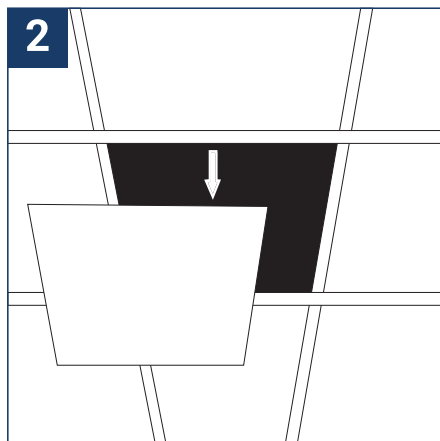

Ref : 777052