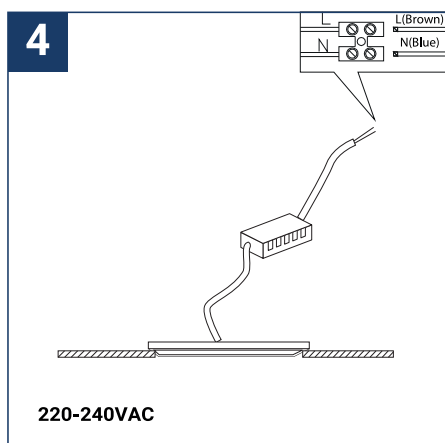

Ref : 777052