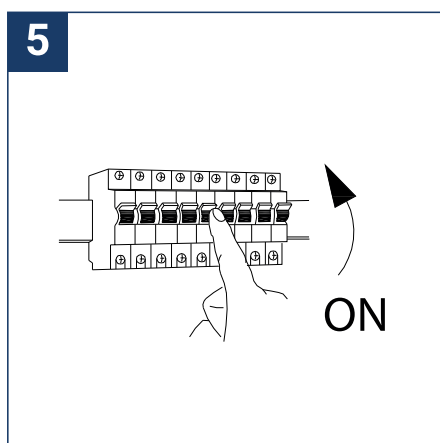

Ref : 777052