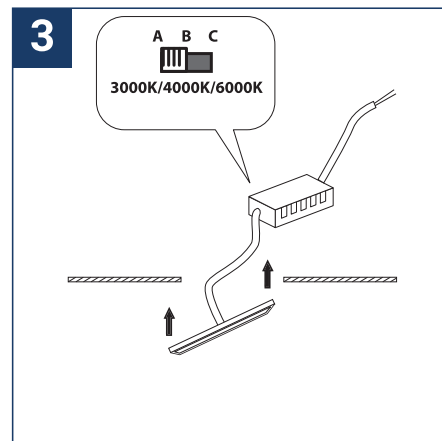

Ref : 777052