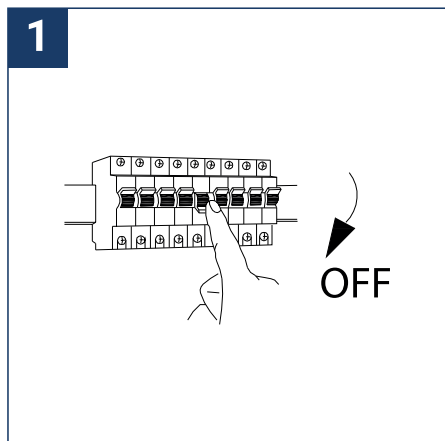

Ref : 777052