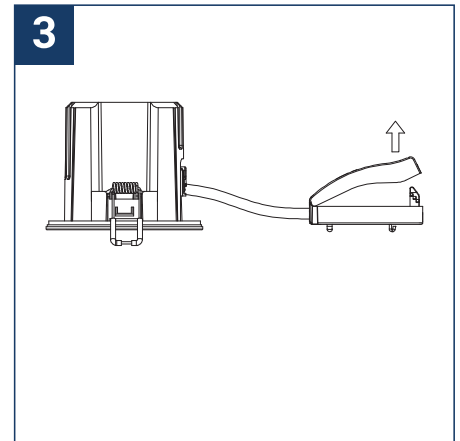

Ref : 100011-100012

Recouvrable tout isolant conformément à la EN 60598-1
Recouvrable isolant déroulé uniquement conformément à la NF C 15-100-1

<https://www.midex.com/283-connecteurs-etanches-et-boites-de-derivation>