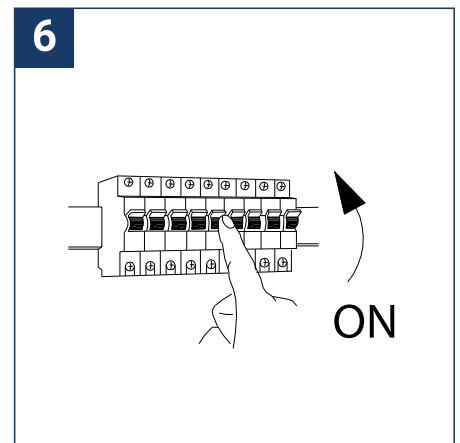

Ref : 100011-100012

Recouvrable tout isolant conformément à la EN 60598-1
Recouvrable isolant déroulé uniquement conformément à la NF C 15-100-1

<https://www.midex.com/283-connecteurs-etanches-et-boites-de-derivation>