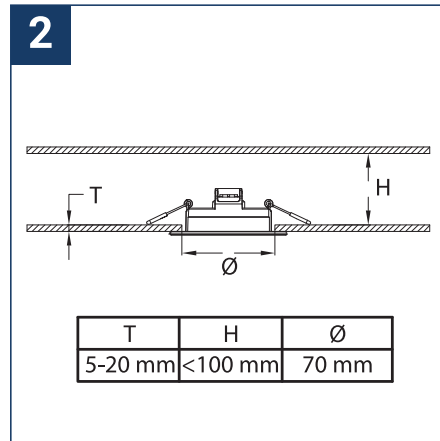

Ref : 100011-100012

Recouvrable tout isolant conformément à la EN 60598-1
Recouvrable isolant déroulé uniquement conformément à la NF C 15-100-1

<https://www.midex.com/283-connecteurs-etanches-et-boites-de-derivation>