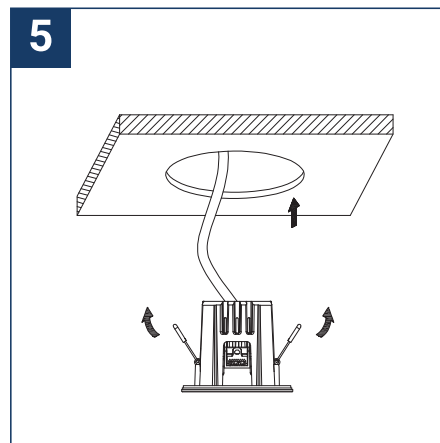

Ref : 100011-100012

Recouvrable tout isolant conformément à la EN 60598-1
Recouvrable isolant déroulé uniquement conformément à la NF C 15-100-1

<https://www.midex.com/283-connecteurs-etanches-et-boites-de-derivation>