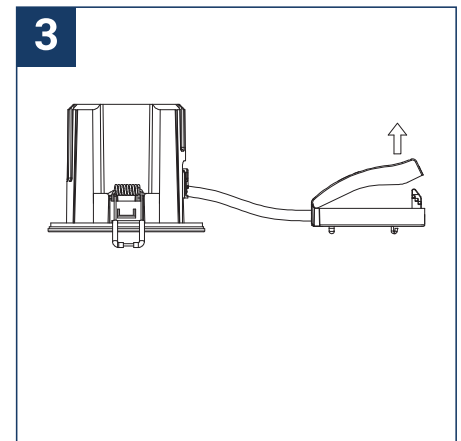

Ref : 100011-100012

Recouvrable tout isolant conformément à la EN 60598-1
Recouvrable isolant déroulé uniquement conformément à la NF C 15-100-1

<https://www.midex.com/283-connecteurs-etanches-et-boites-de-derivation>