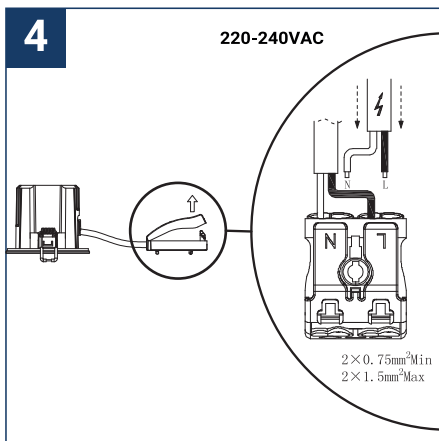

Ref : 100011-100012

Recouvrable tout isolant conformément à la EN 60598-1
Recouvrable isolant déroulé uniquement conformément à la NF C 15-100-1

<https://www.midex.com/283-connecteurs-etanches-et-boites-de-derivation>