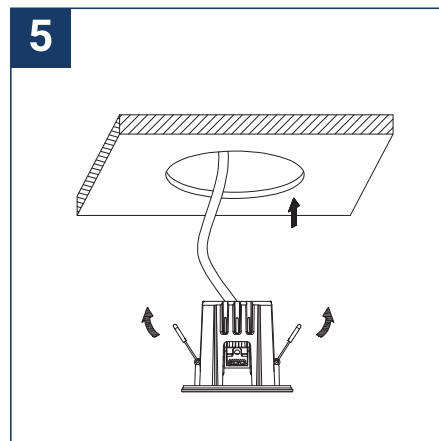

Ref : 100011-100012

Recouvrable tout isolant conformément à la EN 60598-1
Recouvrable isolant déroulé uniquement conformément à la NF C 15-100-1

<https://www.midex.com/283-connecteurs-etanches-et-boites-de-derivation>