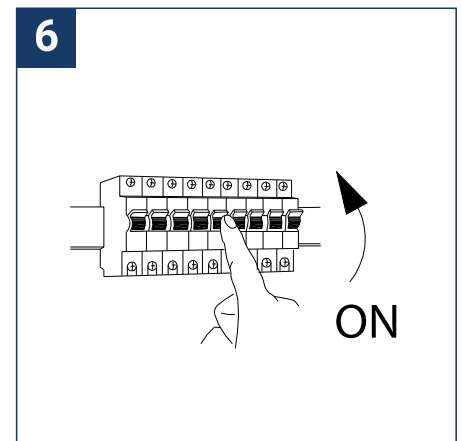

Ref : 100011-100012

Recouvrable tout isolant conformément à la EN 60598-1
Recouvrable isolant déroulé uniquement conformément à la NF C 15-100-1

<https://www.midex.com/283-connecteurs-etanches-et-boites-de-derivation>