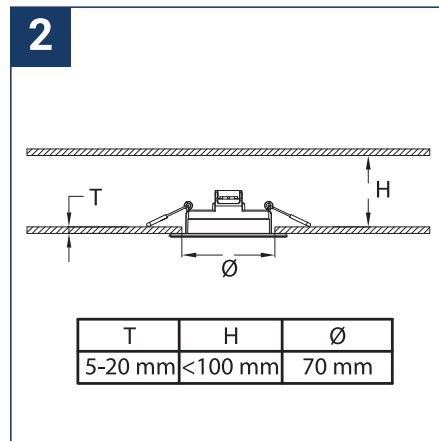

Ref : 100011-100012

Recouvrable tout isolant conformément à la EN 60598-1
Recouvrable isolant déroulé uniquement conformément à la NF C 15-100-1

<https://www.midex.com/283-connecteurs-etanches-et-boites-de-derivation>