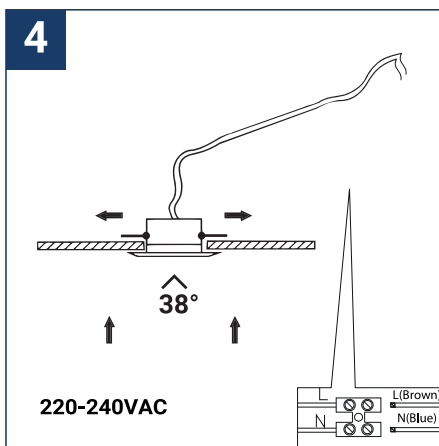

Ref : 100161-100162-100163-100164-100352-100353

<https://www.miidex.com/283-connecteurs-etanches-et-boites-de-derivation>

FR
Cet appareil et ses accessoires se recyclent

À DÉPOSER EN MAGASIN

À DÉPOSER EN DÉCHÈTERIE

OU