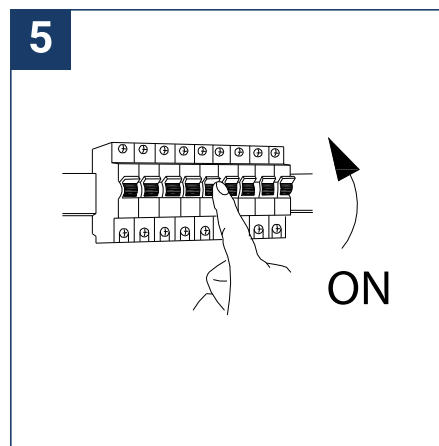

Ref : 100161-100162-100163-100164-100352-100353

<https://www.miidex.com/283-connecteurs-etanches-et-boites-de-derivation>

FR
Cet appareil et ses accessoires se recyclent

À DÉPOSER EN MAGASIN

À DÉPOSER EN DÉCHÈTERIE

OU