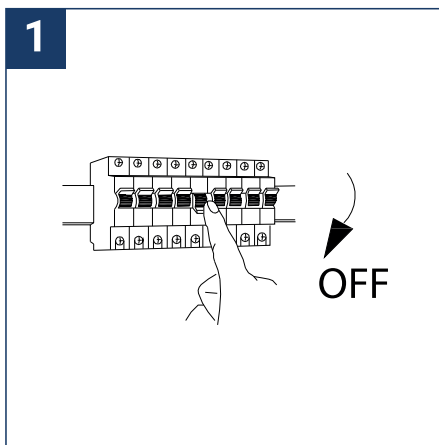

Ref : 100161-100162-100163-100164-100352-100353

<https://www.miidex.com/283-connecteurs-etanches-et-boites-de-derivation>

FR
Cet appareil et ses accessoires se recyclent

À DÉPOSER EN MAGASIN

À DÉPOSER EN DÉCHÈTERIE

OU