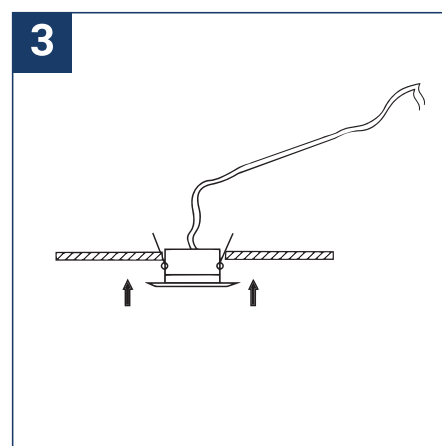

Ref : 100165-100166-100181

<https://www.miidex.com/283-connecteurs-etanches-et-boites-de-derivation>

FR
Cet appareil et ses accessoires se recyclent

À DÉPOSER EN MAGASIN

À DÉPOSER EN DÉCHÈTERIE

OU