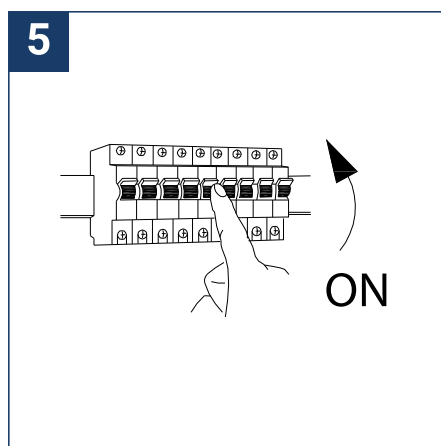

Ref : 100165-100166-100181

<https://www.miidex.com/283-connecteurs-etanches-et-boites-de-derivation>

FR
Cet appareil et ses accessoires se recyclent

À DÉPOSER EN MAGASIN

À DÉPOSER EN DÉCHÈTERIE

OU