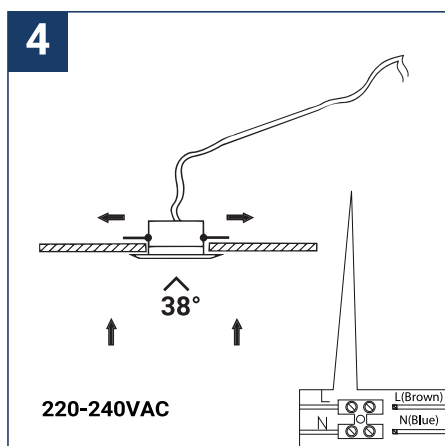

Ref : 100165-100166-100181

<https://www.miidex.com/283-connecteurs-etanches-et-boites-de-derivation>

FR
Cet appareil et ses accessoires se recyclent

À DÉPOSER EN MAGASIN

À DÉPOSER EN DÉCHÈTERIE

OU