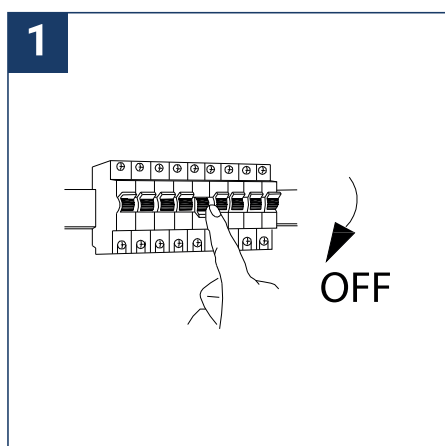

Ref : 100165-100166-100181

<https://www.miidex.com/283-connecteurs-etanches-et-boites-de-derivation>

FR
Cet appareil et ses accessoires se recyclent

À DÉPOSER EN MAGASIN

À DÉPOSER EN DÉCHÈTERIE

OU