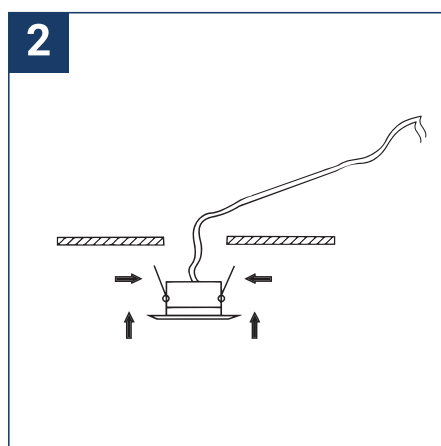

Ref : 100165-100166-100181

<https://www.miidex.com/283-connecteurs-etanches-et-boites-de-derivation>

FR
Cet appareil et ses accessoires se recyclent

À DÉPOSER EN MAGASIN

À DÉPOSER EN DÉCHÈTERIE

OU