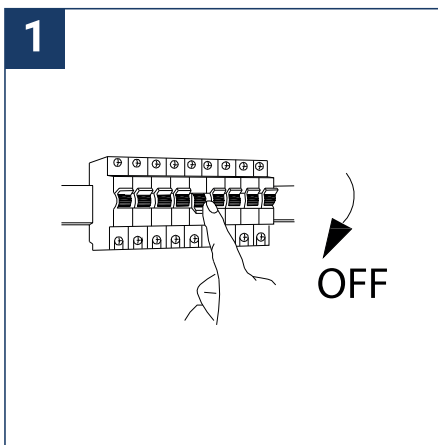

Ref : 100165-100166-100181

<https://www.miidex.com/283-connecteurs-etanches-et-boites-de-derivation>

FR
Cet appareil et ses accessoires se recyclent

À DÉPOSER EN MAGASIN

À DÉPOSER EN DÉCHÈTERIE

OU