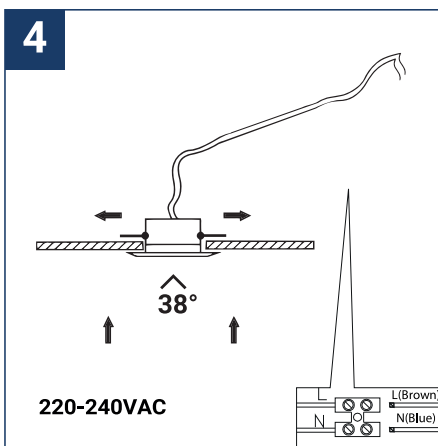

Ref : 100165-100166-100181

<https://www.miidex.com/283-connecteurs-etanches-et-boites-de-derivation>

FR
Cet appareil et ses accessoires se recyclent

À DÉPOSER EN MAGASIN

À DÉPOSER EN DÉCHÈTERIE

OU