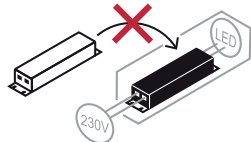

SAFETY NOTE

- Read the instructions carefully before use
- Keep these instructions while you use the device.
- Installation and maintenance are reserved for qualified people who can work on products that must be manually connected to 230V current
- Before any assembly action, cut off the power supply
- The flexible exterior cable of this luminaire cannot be replaced; if the cable is damaged, the luminaire must be destroyed.
- Caution, risk of electric shock when opening the product. ⚠
- This luminaire has a built-in power supply, just connect the luminaire to a VAC electrical supply to make it work.
- For the luminaire with an integrated power supply, the design is subject to ventilation problems linked to the cooling of an integrated power supply. This type of luminaire can be larger and heavier than a luminaire with a remote power supply
- Do not put a coating such as paint on the fixture.
- The terminal block is not included; installation may require the advice of a qualified person
- If an anomaly occurs, cut off the power immediately and contact the dealer
- Luminaire designed for direct installation on normally flammable surfaces
- Do not look at the luminaire in normal use for more than 10 seconds as this can be dangerous for the eyes.
- The luminaire should be positioned in such a way that prolonged viewing towards the luminaire at a distance of less than 0.20 m is not possible.
- This product meets all the essential requirements of each of the directives applicable to it.
- At the end of its life, this product must be collected separately and must not be mixed with other household waste for the respect of human health and safety and for the conservation of natural resources.