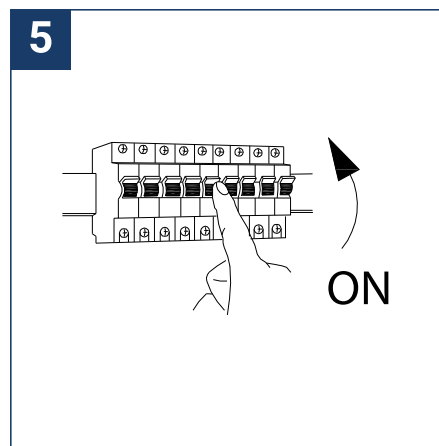

Ref : 100165-100166-100181

<https://www.miidex.com/283-connecteurs-etanches-et-boites-de-derivation>

FR
Cet appareil et ses accessoires se recyclent

À DÉPOSER EN MAGASIN

À DÉPOSER EN DÉCHÈTERIE

OU