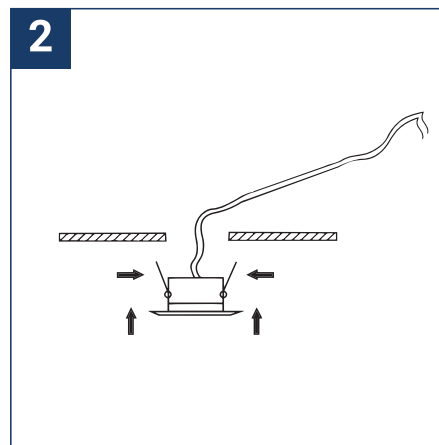

Ref : 100165-100166-100181

<https://www.miidex.com/283-connecteurs-etanches-et-boites-de-derivation>

FR
Cet appareil et ses accessoires se recyclent

À DÉPOSER EN MAGASIN

À DÉPOSER EN DÉCHÈTERIE

OU