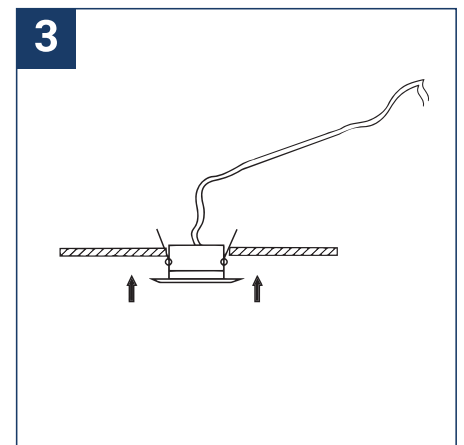

Ref : 100165-100166-100181

<https://www.miidex.com/283-connecteurs-etanches-et-boites-de-derivation>

FR
Cet appareil et ses accessoires se recyclent

À DÉPOSER EN MAGASIN

À DÉPOSER EN DÉCHÈTERIE

OU