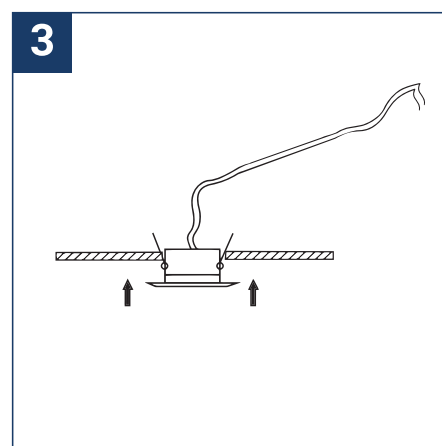

Ref : 100162-100352

<https://www.miidex.com/283-connecteurs-etanches-et-boites-de-derivation>

FR
Cet appareil et ses accessoires se recyclent

À DÉPOSER EN MAGASIN

À DÉPOSER EN DÉCHÈTERIE

OU