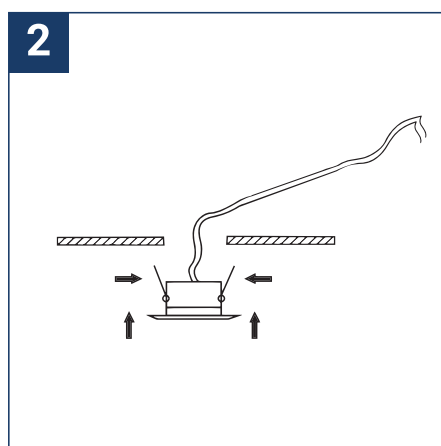

Ref : 100162-100352

<https://www.miidex.com/283-connecteurs-etanches-et-boites-de-derivation>

FR
Cet appareil et ses accessoires se recyclent

À DÉPOSER EN MAGASIN

À DÉPOSER EN DÉCHÈTERIE

OU