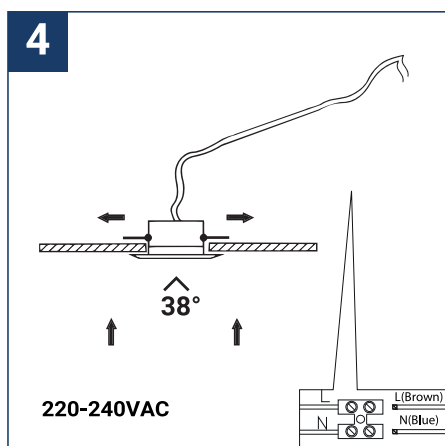

Ref : 100162-100352

<https://www.miidex.com/283-connecteurs-etanches-et-boites-de-derivation>

FR
Cet appareil et ses accessoires se recyclent

À DÉPOSER EN MAGASIN

À DÉPOSER EN DÉCHÈTERIE

OU