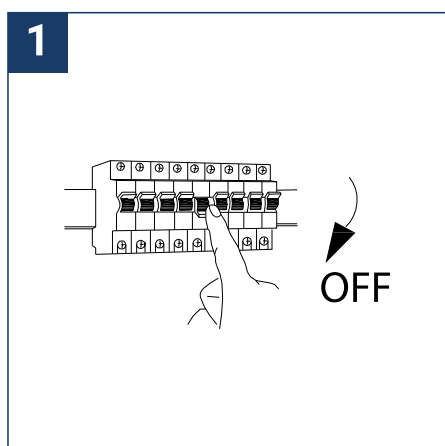

Ref : 100162-100352

<https://www.miidex.com/283-connecteurs-etanches-et-boites-de-derivation>

FR
Cet appareil et ses accessoires se recyclent

À DÉPOSER EN MAGASIN

À DÉPOSER EN DÉCHÈTERIE

OU