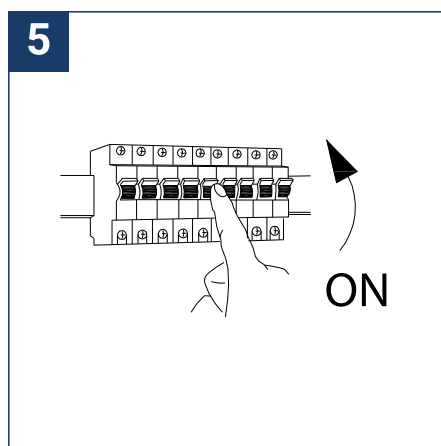

Ref : 100162-100352

<https://www.miidex.com/283-connecteurs-etanches-et-boites-de-derivation>

FR
Cet appareil et ses accessoires se recyclent

À DÉPOSER EN MAGASIN

À DÉPOSER EN DÉCHÈTERIE

OU