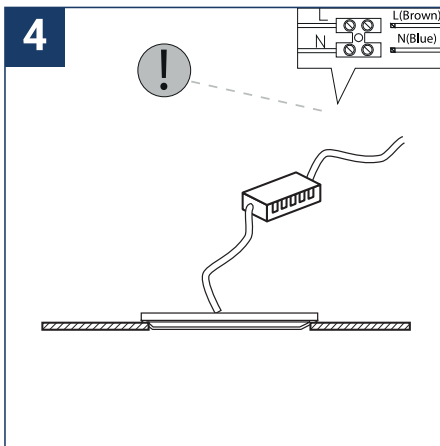

Ref : 100383