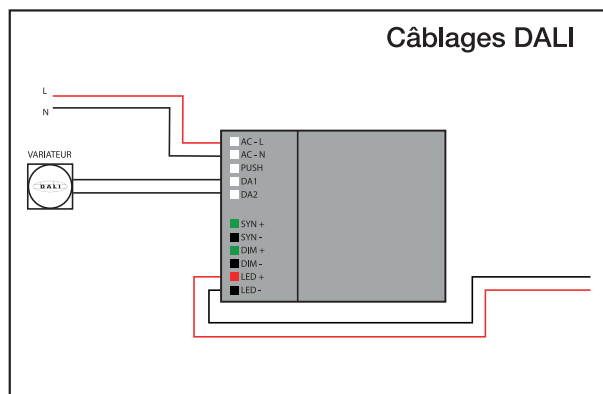

Ref : 100383