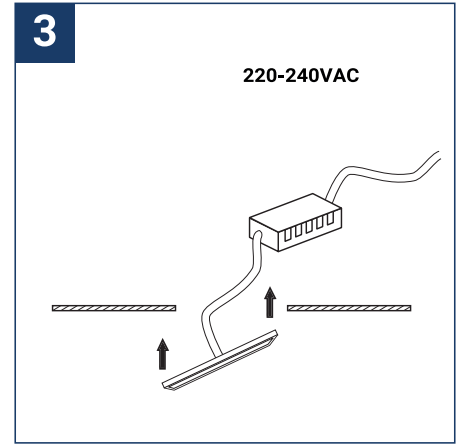

Ref : 100383