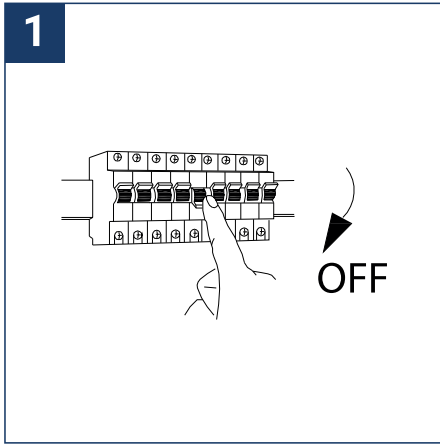

Ref : 100383