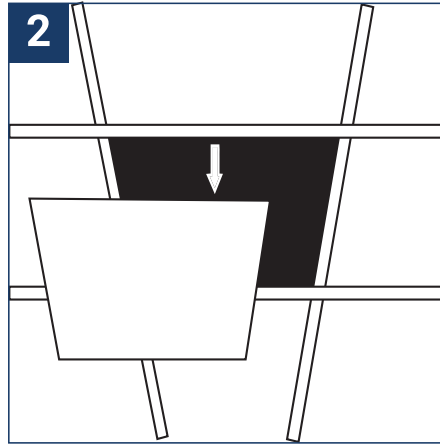

Ref : 100383