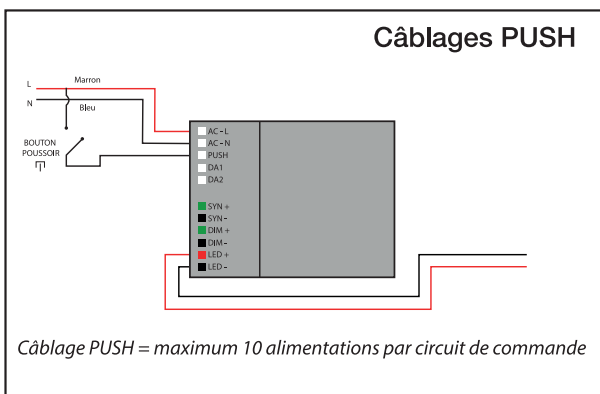

Ref : 100383