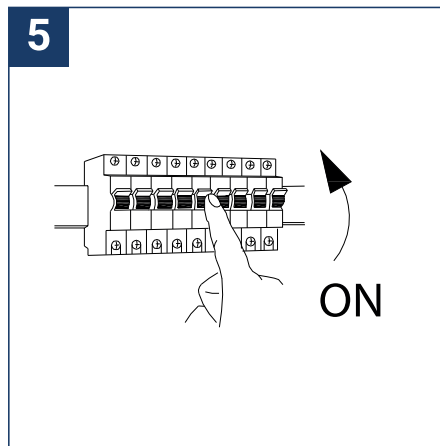

Ref : 100383