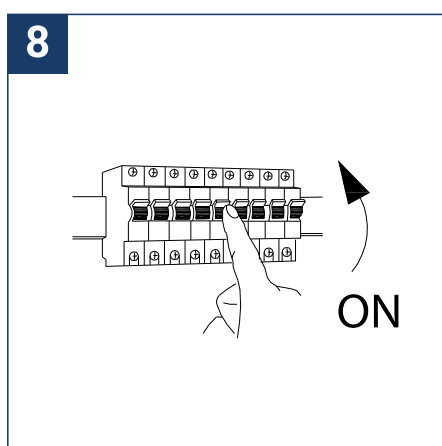

Ref : 100486-100487-100488-100489-100623-100624