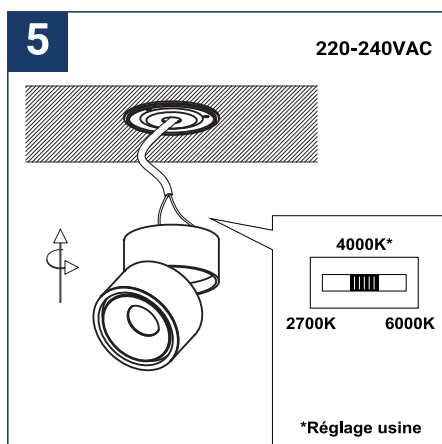

Ref : 100486-100487-100488-100489-100623-100624