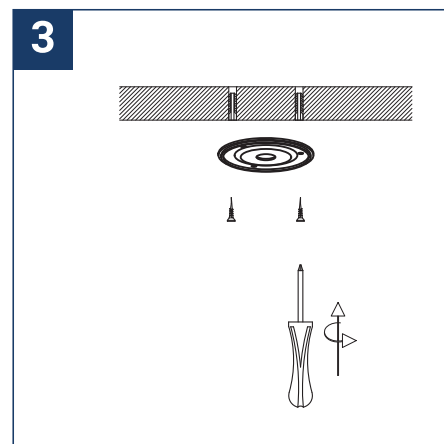

Ref : 100486-100487-100488-100489-100623-100624