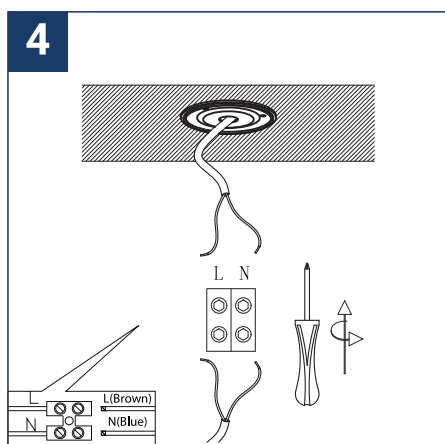

Ref : 100486-100487-100488-100489-100623-100624