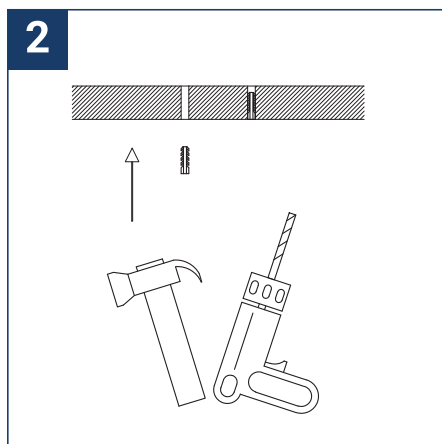

Ref : 100486-100487-100488-100489-100623-100624