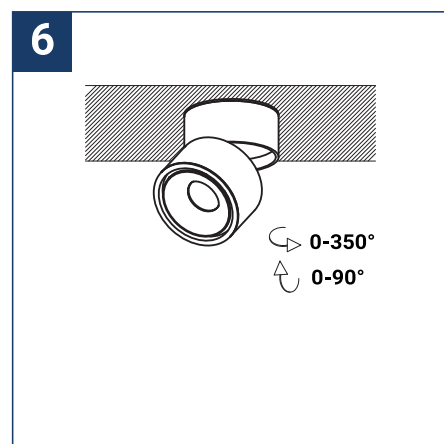

Ref : 100486-100487-100488-100489-100623-100624