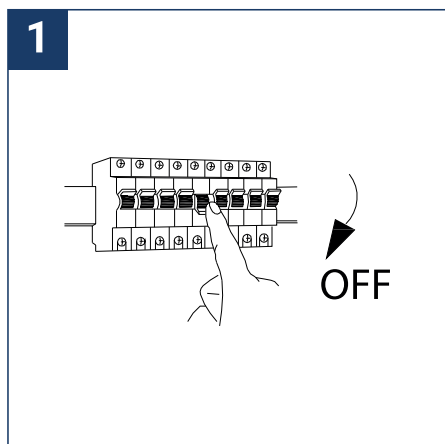

Ref : 100486-100487-100488-100489-100623-100624