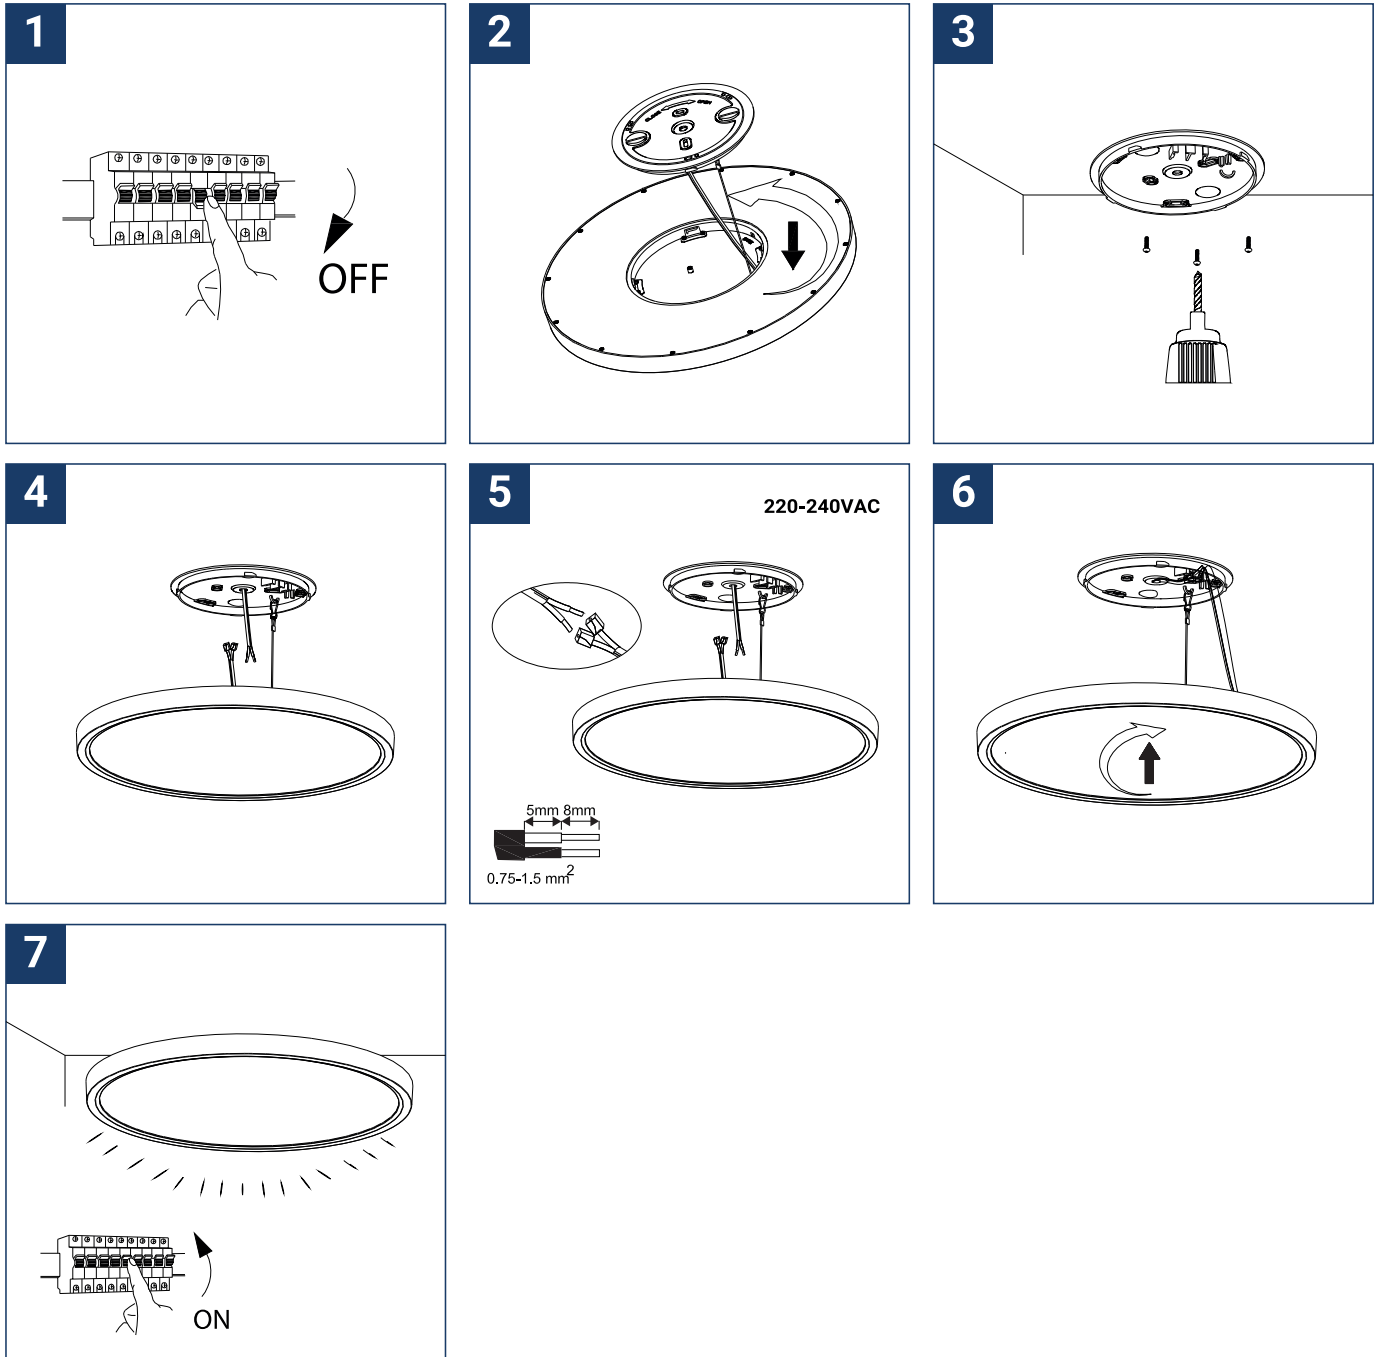

Ref : 100743-100744-100745-100746

Montage en saillie

! <https://www.miidex.com/283-connecteurs-etanches-et-boites-de-derivation>