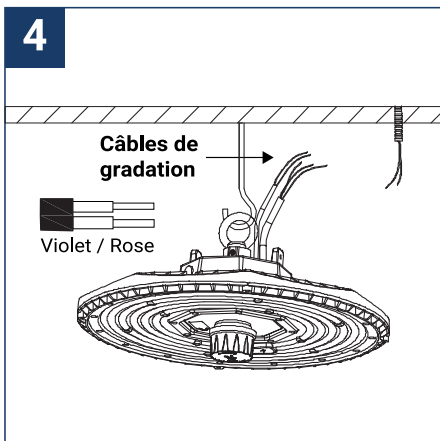

Ref : 100797-100798-100952-100953

<https://www.miidex.com/283-connecteurs-etanches-et-boites-de-derivation>

FR
Cet appareil
et ses accessoires
se recyclent

OU