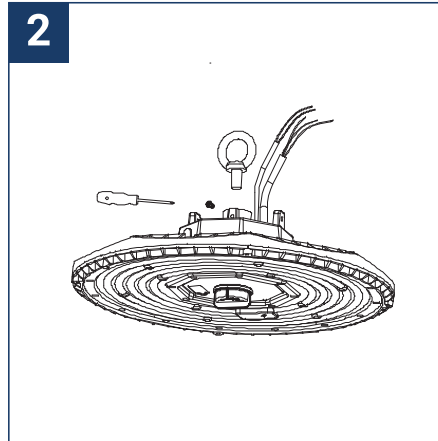

Ref : 100797-100798-100952-100953

<https://www.miidex.com/283-connecteurs-etanches-et-boites-de-derivation>

FR
Cet appareil
et ses accessoires
se recyclent

OU