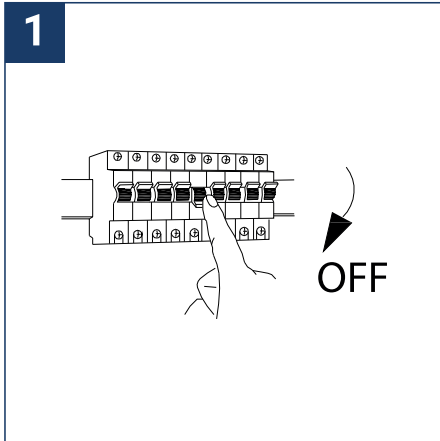

Ref : 100797-100798-100952-100953

<https://www.miidex.com/283-connecteurs-etanches-et-boites-de-derivation>

FR
Cet appareil
et ses accessoires
se recyclent

OU