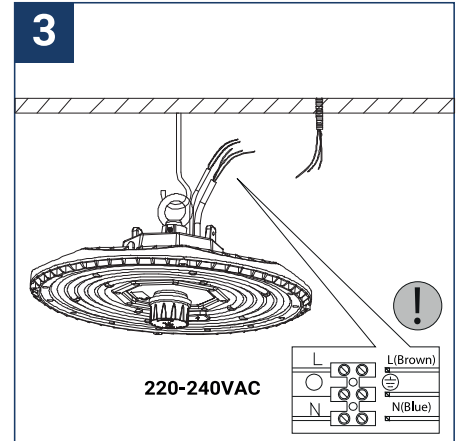

Ref : 100797-100798-100952-100953

<https://www.miidex.com/283-connecteurs-etanches-et-boites-de-derivation>

FR
Cet appareil
et ses accessoires
se recyclent

OU