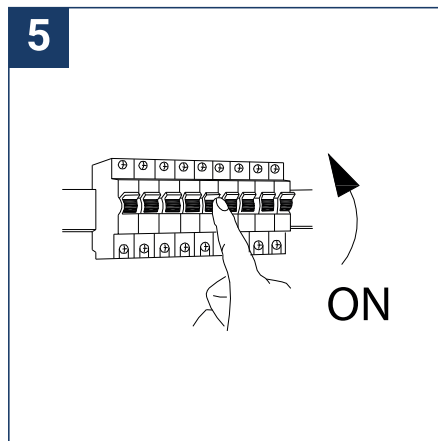

Ref : 100797-100798-100952-100953

<https://www.miidex.com/283-connecteurs-etanches-et-boites-de-derivation>

FR
Cet appareil
et ses accessoires
se recyclent

OU