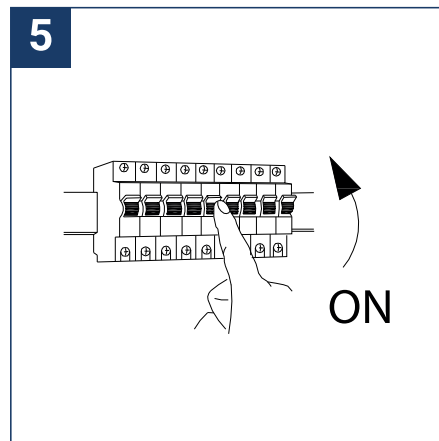

Ref : 100903-100904

! <https://www.miidex.com/283-connecteurs-etanches-et-boites-de-derivation>