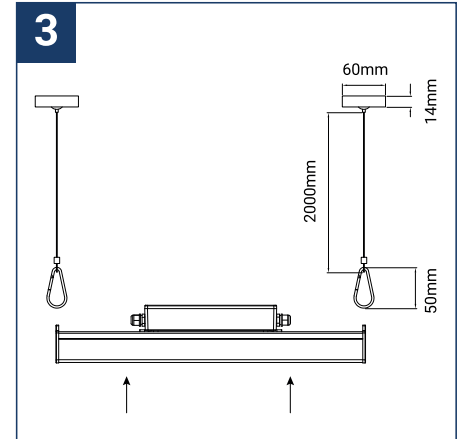

Ref : 100903-100904

! <https://www.miidex.com/283-connecteurs-etanches-et-boites-de-derivation>