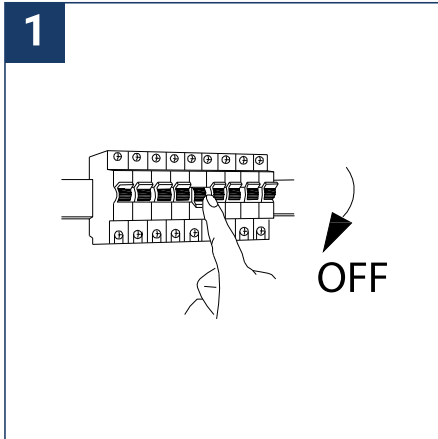

Ref : 100903-100904

! <https://www.miidex.com/283-connecteurs-etanches-et-boites-de-derivation>