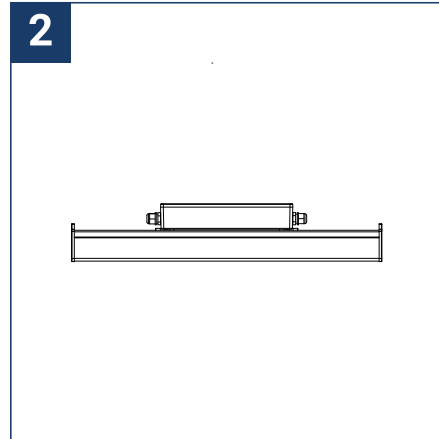

Ref : 100903-100904

! <https://www.miidex.com/283-connecteurs-etanches-et-boites-de-derivation>