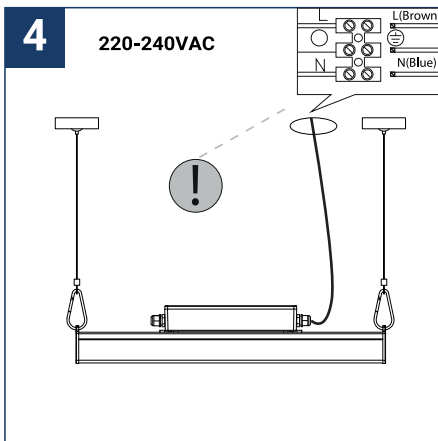

Ref : 100903-100904

! <https://www.miidex.com/283-connecteurs-etanches-et-boites-de-derivation>