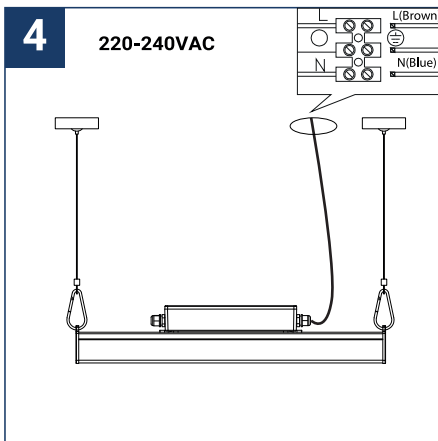

Ref : 100903-100904