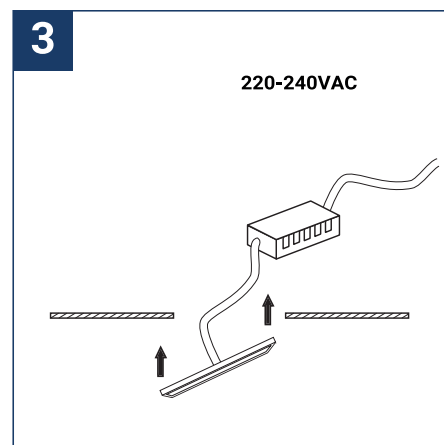

Ref : 100997-100998