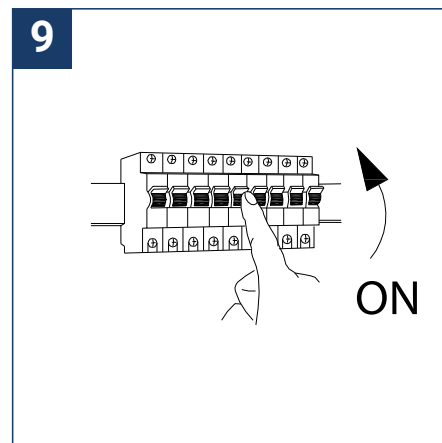

Attention : Si le produit n'est pas traversant ou s'il est câblé par le milieu, installez les bouchons d'étanchéité aux presse-étoupes
Warning: If the product is not through-hole or is wired through the middle, install the sealing plugs at the cable glands