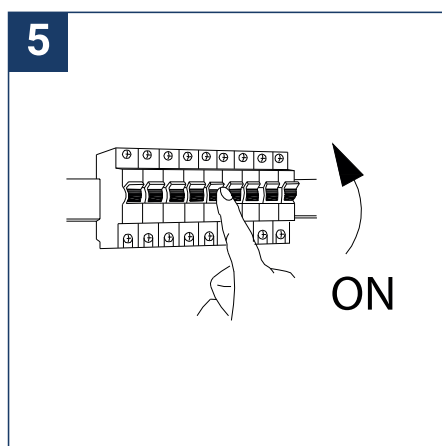

Ref : 101106

Attention : Ne pas modifier les réglages usine des alimentations électroniques.
Caution: Do not modify the factory settings of the electronic power supplies.