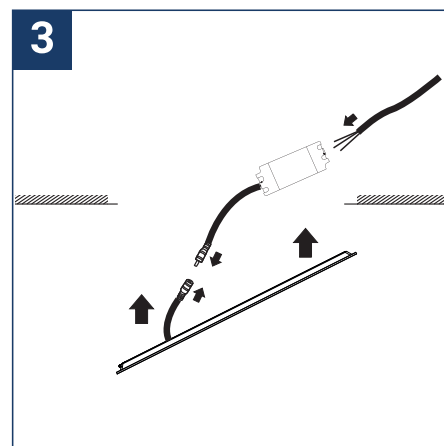

Ref : 101106

Attention : Ne pas modifier les réglages usine des alimentations électroniques.
Caution: Do not modify the factory settings of the electronic power supplies.