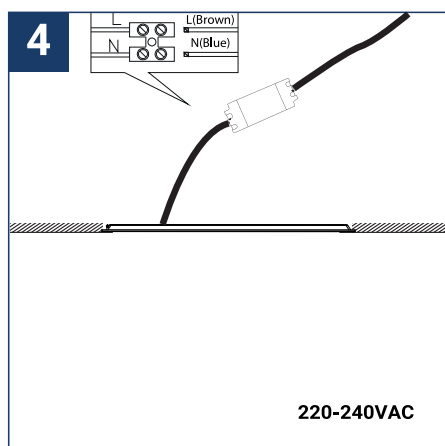

Ref : 101106

Attention : Ne pas modifier les réglages usine des alimentations électroniques.
Caution: Do not modify the factory settings of the electronic power supplies.