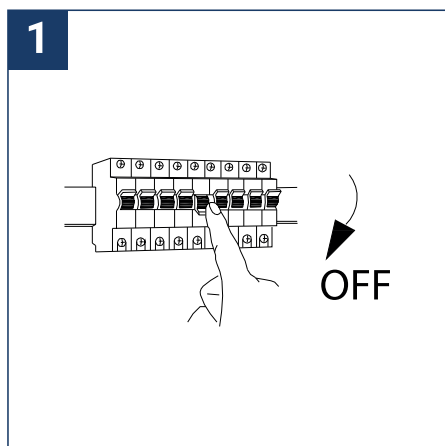

Ref : 101106

Attention : Ne pas modifier les réglages usine des alimentations électroniques.
Caution: Do not modify the factory settings of the electronic power supplies.