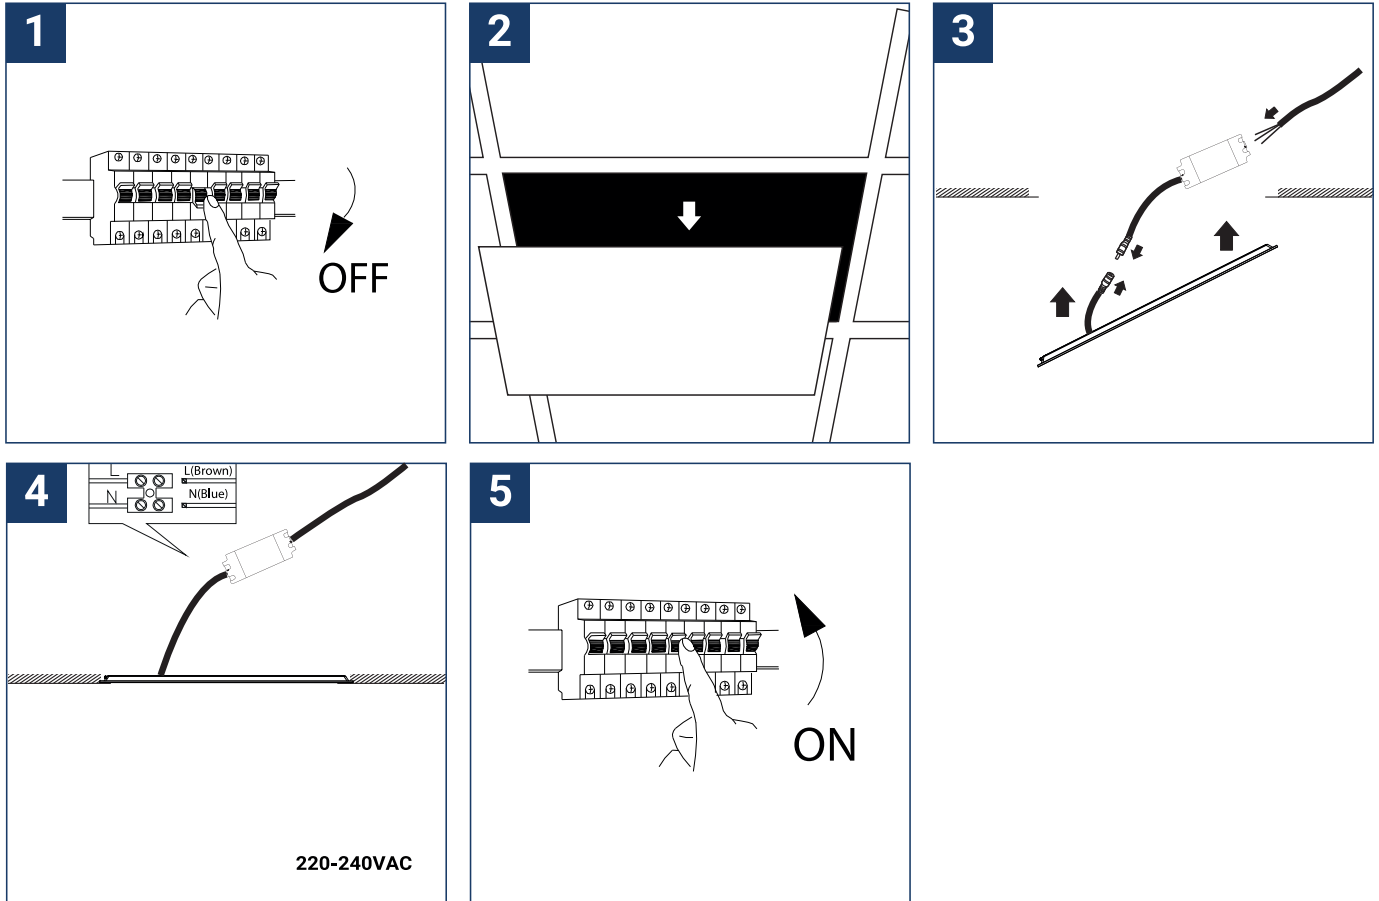

Ref : 101107

Attention : Ne pas modifier les réglages usine des alimentations électroniques.
Caution: Do not modify the factory settings of the electronic power supplies.