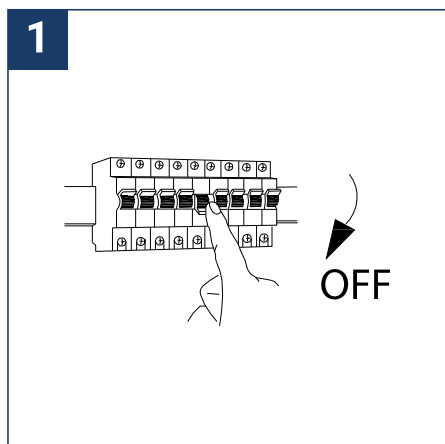

Ref : 75756-75757

! <https://www.miidex.com/283-connecteurs-etanches-et-boites-de-derivation>