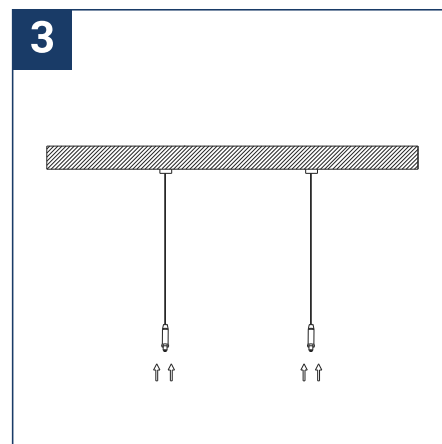

Ref : 75756-75757

! <https://www.miidex.com/283-connecteurs-etanches-et-boites-de-derivation>