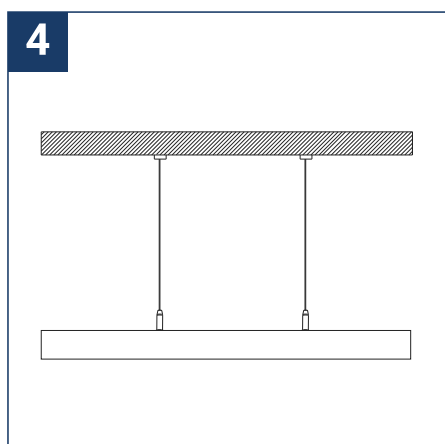

Ref : 75756-75757

! <https://www.miidex.com/283-connecteurs-etanches-et-boites-de-derivation>