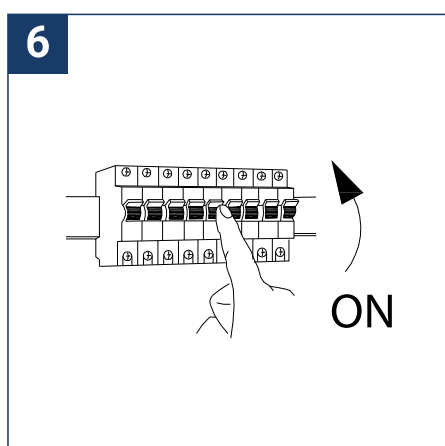

Ref : 75756-75757

! <https://www.miidex.com/283-connecteurs-etanches-et-boites-de-derivation>