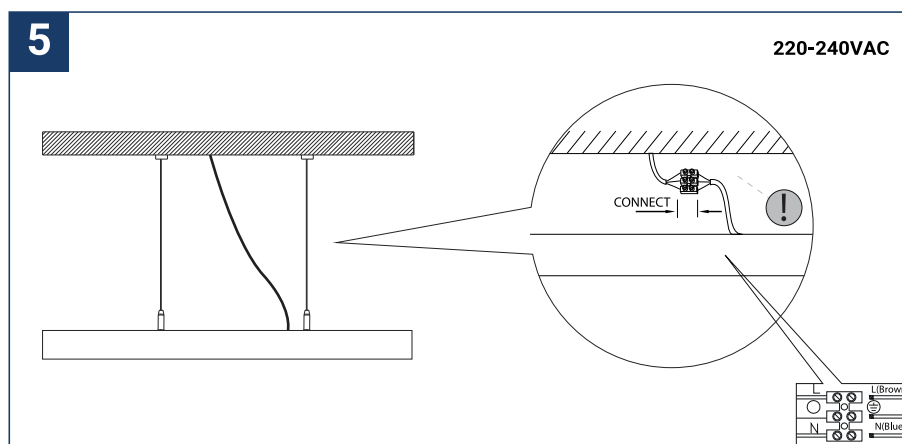

Ref : 75756-75757

! <https://www.miidex.com/283-connecteurs-etanches-et-boites-de-derivation>