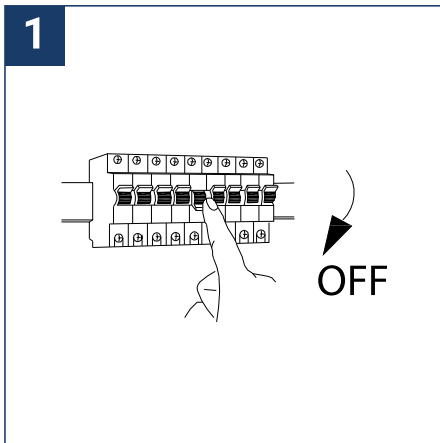

Ref : 7744-7745-7746-7747-7748-7749-7754-7755-7756-7757-77551-77571

<https://www.miidex.com/283-connecteurs-etanches-et-boites-de-derivation>