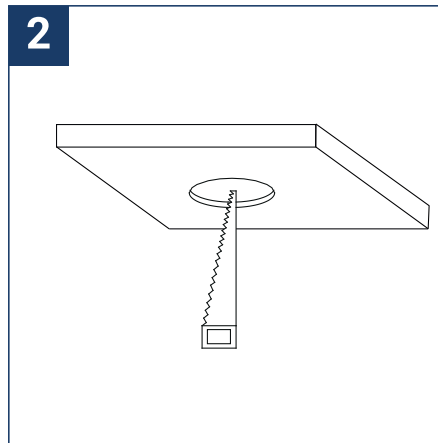

Ref : 7744-7745-7746-7747-7748-7749-7754-7755-7756-7757-77551-77571

<https://www.miidex.com/283-connecteurs-etanches-et-boites-de-derivation>