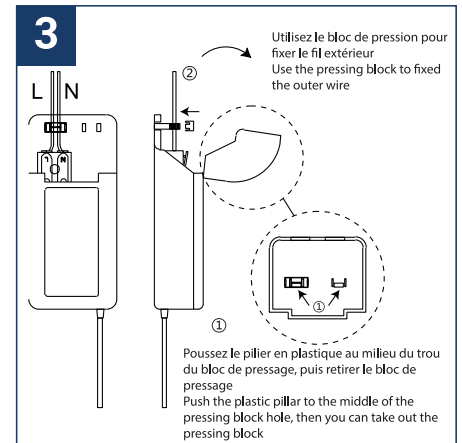

Ref : 7744-7745-7746-7747-7748-7749-7754-7755-7756-7757-77551-77571

<https://www.miidex.com/283-connecteurs-etanches-et-boites-de-derivation>