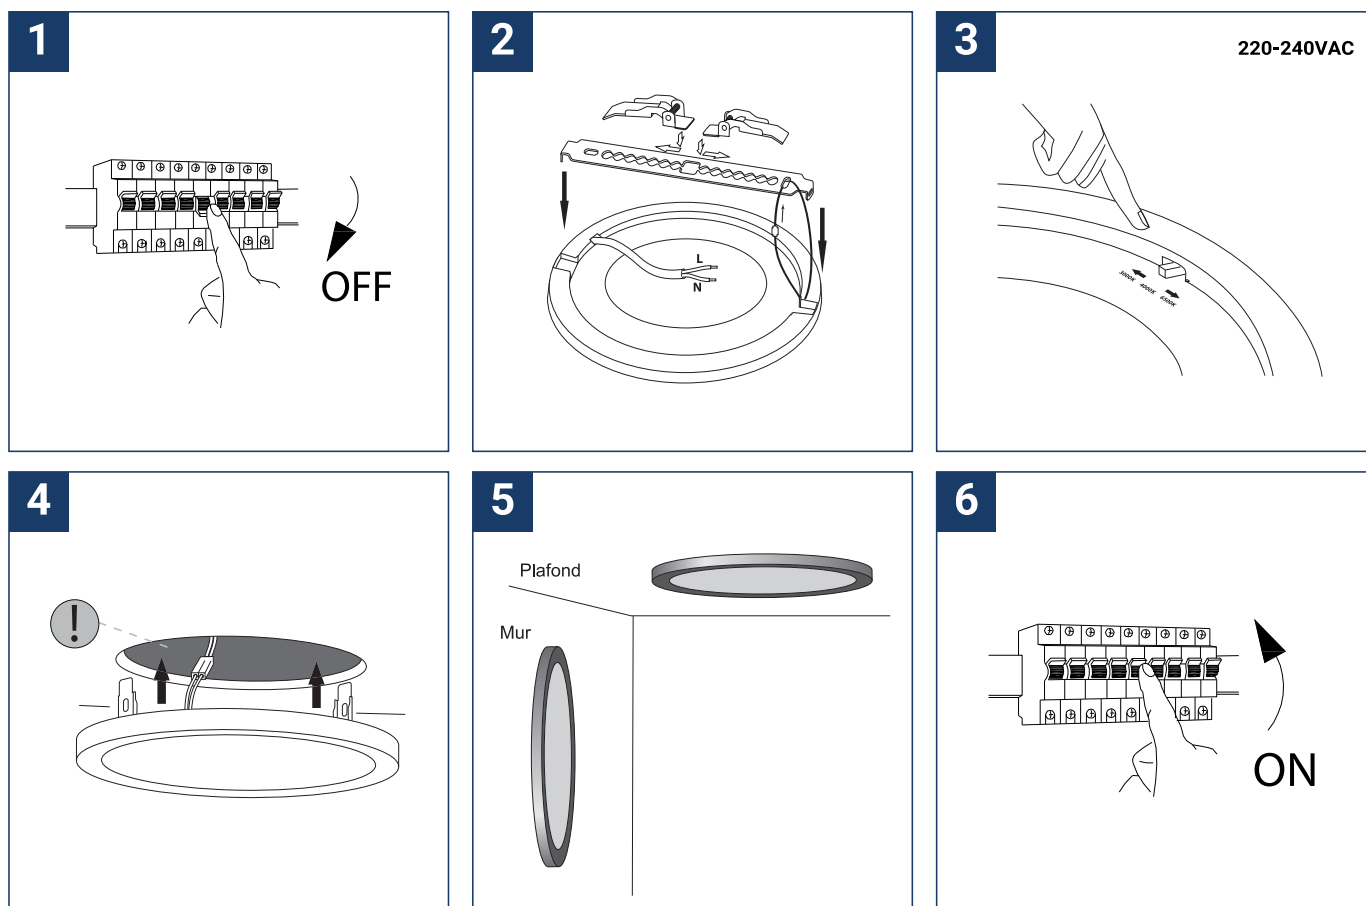

Ref : 77492-77554-77565-77674

Montage encastré

! <https://www.miidex.com/283-connecteurs-etanches-et-boites-de-derivation>