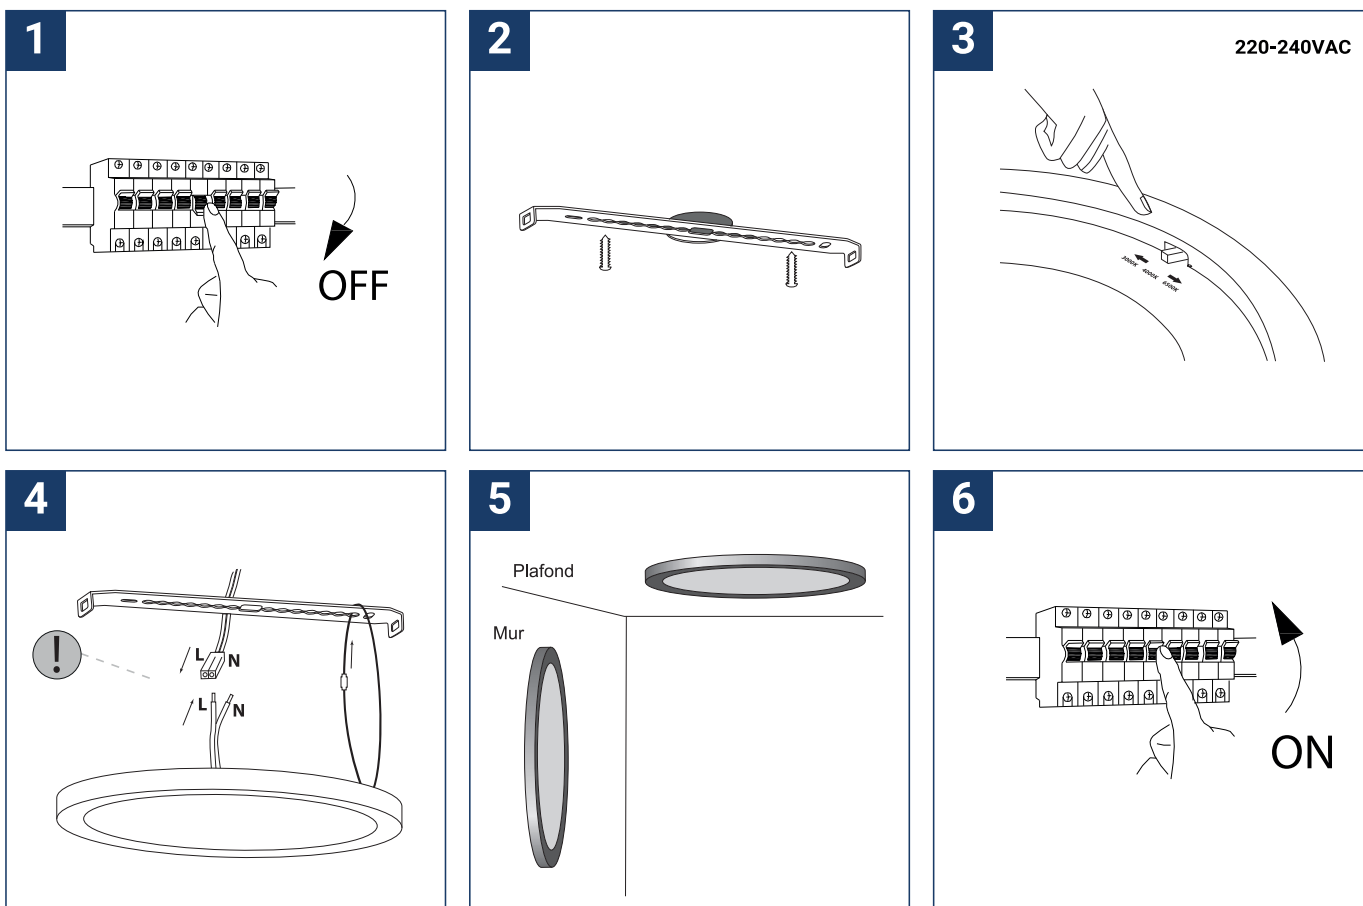

Ref : 77492-77554-77565-77674

Montage en saillie

<https://www.miidex.com/283-connecteurs-etanches-et-boites-de-derivation>

FR
Cet appareil
et ses accessoires
se recyclent

À DÉPOSER
EN MAGASIN

OU

À DÉPOSER
EN DÉCHÈTERIE