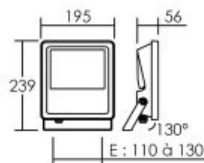

# TWISTER 4 TUYA 60W RGBW NOIR

Code : 51733

51733	4000 K	90 °
h (m)	E <sub>max</sub> (lx)	d (m)
1	3705	2,00
2	926	4,0
3	412	6,0
9	46	18,0
12	26	24,0