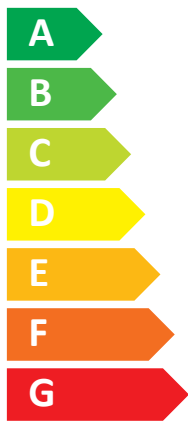

ENERG

енергия · ενεργεια

Indoor unit E*ST20C-**C (W)
Outdoor unit PUHZ-SW100VHA (-BS)

A⁺⁺

A

Two icons showing sound power levels. The top icon shows a speaker inside a house with the text "40 dB". The bottom icon shows a speaker outside a house with the text "70 dB".