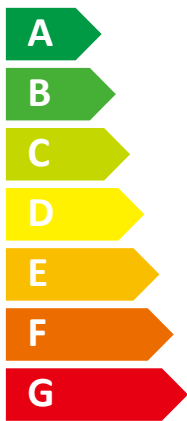

# ENERG

енергия · ενεργεια

Indoor unit E\*ST20D-\*\*C(W)  
Outdoor unit PUHZ-SW50VKA(-BS)

**A<sup>++</sup>**

**A**

Two icons showing sound power levels. The top icon shows a speaker inside a house with the text "40 dB". The bottom icon shows a speaker outside a house with the text "63 dB".

Legend for power consumption with three colored squares: dark blue, medium blue, and light blue. Next to each square is the text "04 kW".

2015

811/2013

RG79Y768H01