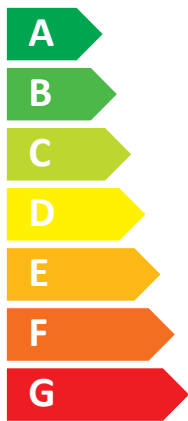

ENERG

енергия · ενεργεια

Indoor unit
Outdoor unit

E*ST20*-**C (W)
PUHZ-SW75VHA (-BS)

A⁺⁺

A

Two icons showing sound power levels. The top icon shows a speaker inside a house with the text "40 dB". The bottom icon shows a speaker outside a house with the text "68 dB".

A legend for power consumption with three colored squares: dark blue for "06 kW", medium blue for "07 kW", and light blue for "07 kW".

2015

811/2013

BH79J465H11