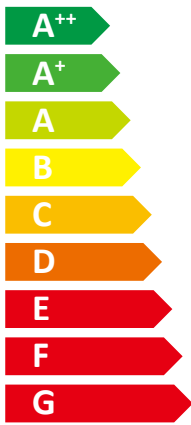

ENERG

енергия · ενεργεια

Y IJA
IE IA

Indoor unit EHPT20X-**C(W)
Outdoor unit PUHZ-W50VHA2(-BS)

A++

A

Two icons showing sound power levels: a speaker icon with a house inside labeled **40 dB**, and a house icon with a speaker inside labeled **61 dB**.