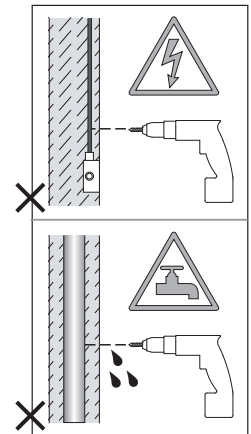

IT Tutti i prodotti che includono ballast elettronici / driver non devono essere installati sugli stessi circuiti elettrici come anche prodotti con carichi induttivi quali lampadari a fluorescenza magnetica, motori o ventilatori. I carichi induttivi possono generare scariche eccessive che possono danneggiare i ballast.

DE Produkte mit elektronischen Vorschaltgeräten/ Treibern dürfen nicht im selben Stromkreislauf installiert werden wie Verbraucher mit induktiven Lasten, z.B. magnetische Leuchtstofflampen, Motoren oder Ventilatoren. Induktive Lasten können übermäßige Spannungsspitzen erzeugen, die elektronische Vorschaltgeräte beschädigen könnten.

GB
PLEASE READ THE INSTRUCTIONS CAREFULLY
BEFORE COMMENCING ASSEMBLY

Live: Normally Brown / Red
Neutral: Normally Blue / Black
Earth: Normally Green / Yellow

FR
LIRE ATTENTIVEMENT LES INSTRUCTIONS
AVANT DE COMMENCER LE MONTAGE

Phase: Normalement Brun / Rouge
Neutre: Normalement Bleu / Noir
Terre: Normalement Vert / Jaune

IT
LEGGERE ATTENTAMENTE LE ISTRUZIONI
PRIMA DI COMINCIARE L'ASSEMBLAGGIO

Cavo positivo: normalmente marrone o rosso
Cavo neutro: normalmente blu o nero
Cavo terra: normalmente verde o giallo

DE
LESEN SIE BITTE DIE ANWEISUNGEN
SORGFALTIG DURCH, BEVOR SIE MIT DEM
ZUSAMMENBAUEN BEGINNEN

Phase: Normalerweise Braun / Rot
Nulleiter: Normalerweise Blau / Schwarz
Erde: Normalerweise Grün / Gelb

NOT SUITABLE FOR COVERING WITH THERMAL INSULATION.

Ne peut être recouvert de matériaux d'isolation.
Non adatto ad essere coperto da isolanti termici.
Nicht für die Abdeckung mit Wärmedämmung geeignet.

NOT SUITABLE FOR MOUNTING IN FLAMMABLE MATERIALS, E.G. WOOD.

Ne convient pas pour montage dans des matériaux inflammables.
Non adatto ad essere montato in materiali infiammabili (per esempio legno).
Nicht geeignet für eine Installation auf brennbaren Materialien, wie z.B. Holz.