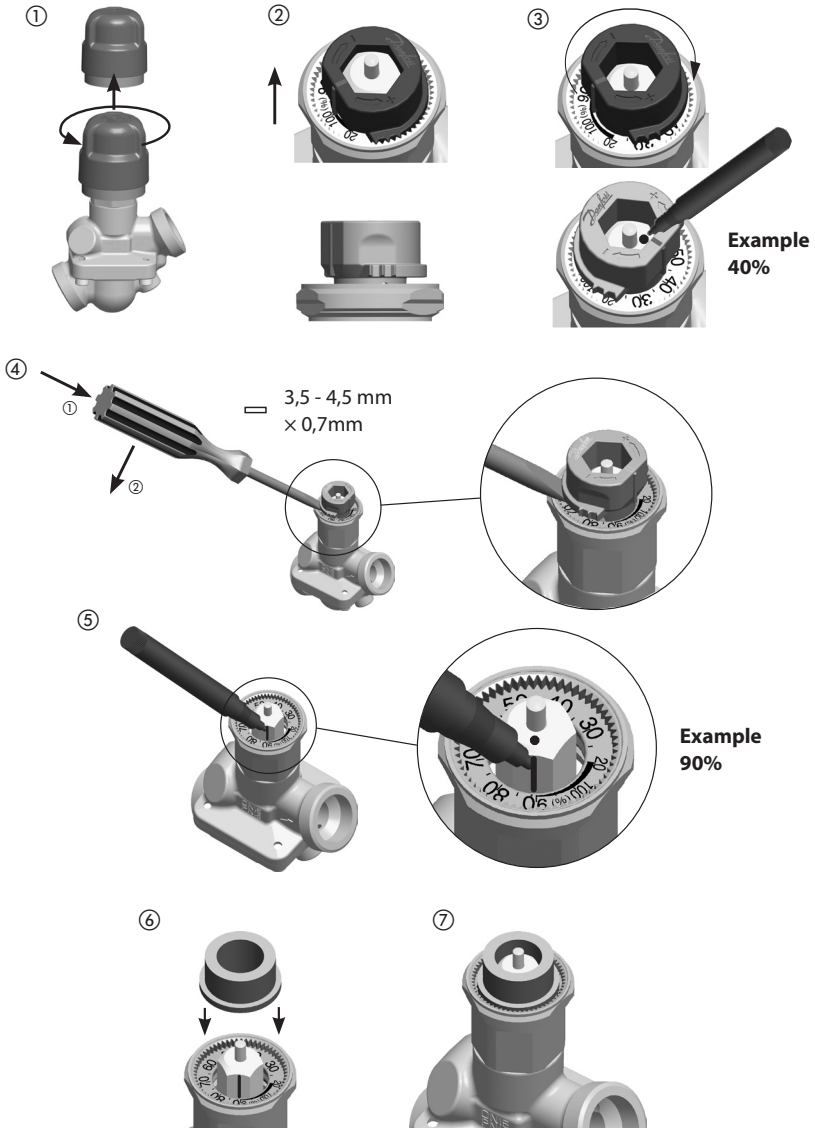

Installation Guide

Locking ring AB-QM (DN10-32)

Installation Guide Locking ring AB-QM (DN10-32)

Presetting the valve when locking ring is mounted