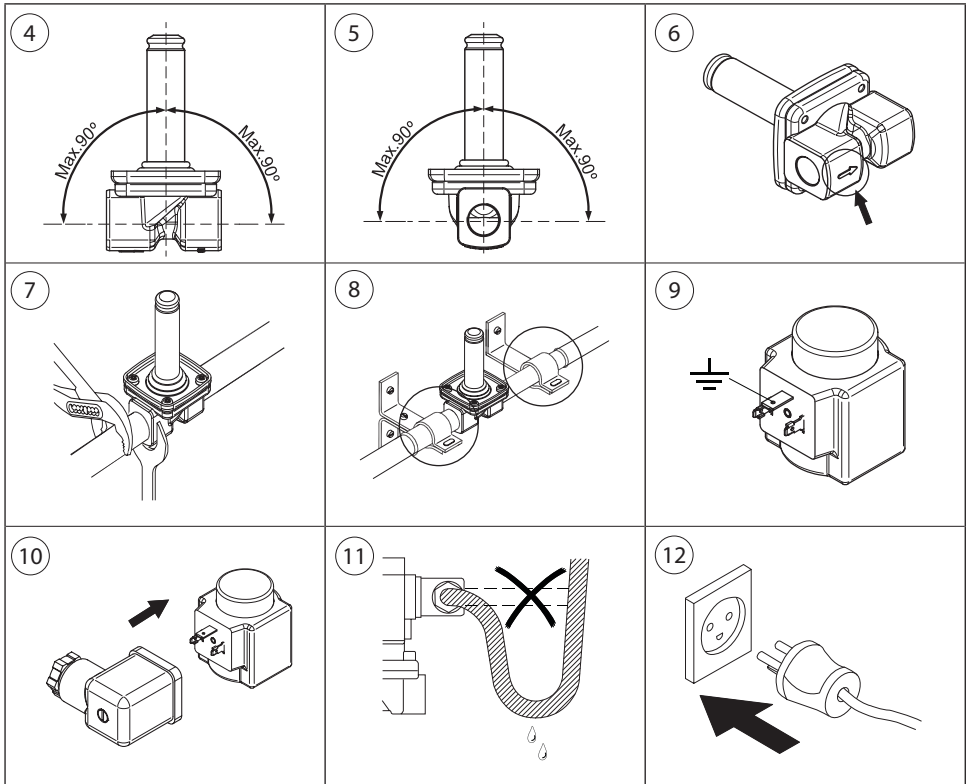

Installation guide

# Solenoid valve

Type EV220B 6 - EV220B 22

032R9273

032R9273

13

DN	MWP	Max. test pressure PT
	[bar]	[bar]
6 - 10	20	50
11.5 - 22	10	16

EN 60730-2-8

Visit [www.products.danfoss.com](http://www.products.danfoss.com) for further technical data