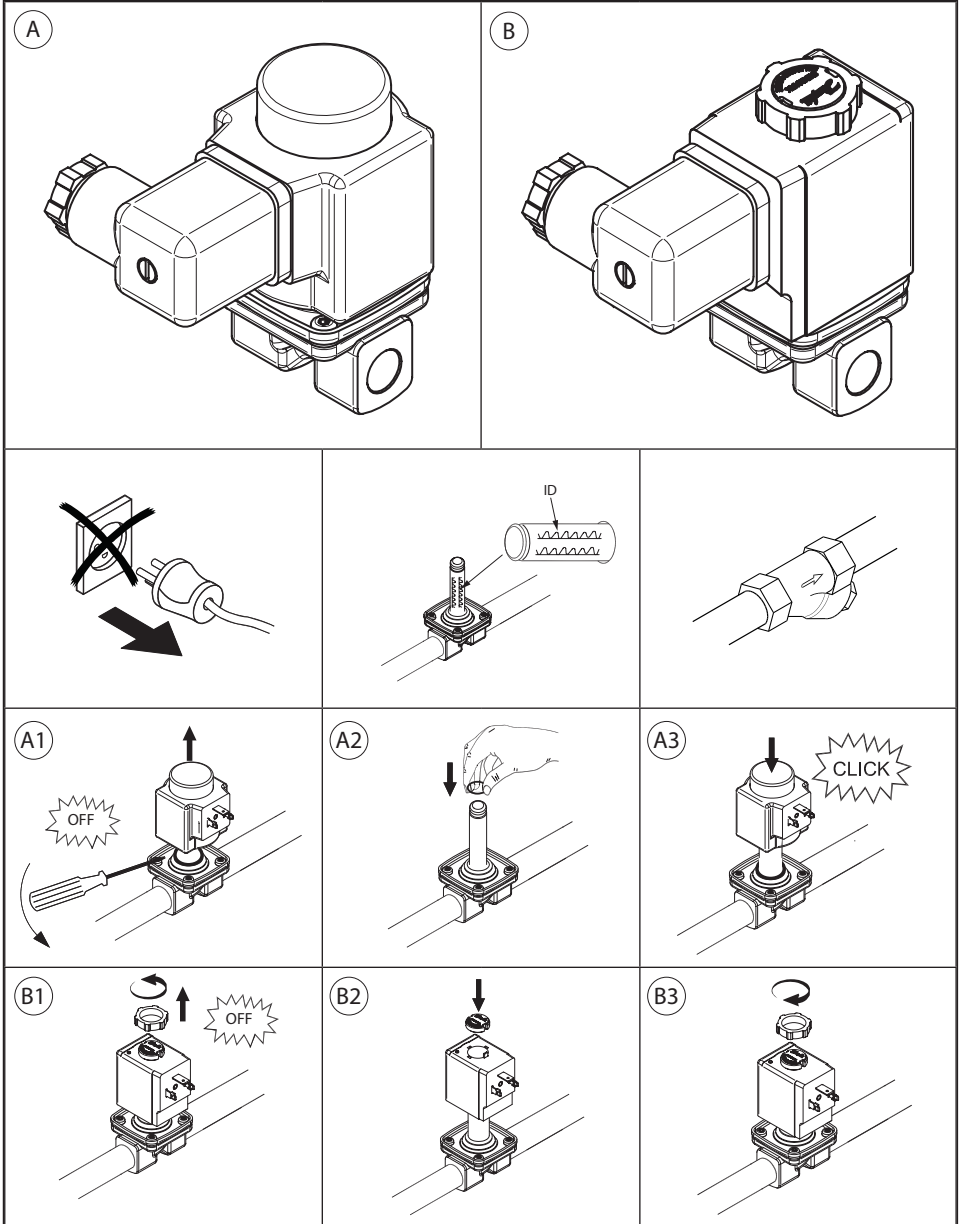

# Solenoid valve

Type EV220B 6 - EV220B 22

032R9273

032R9273

13

DN	MWP	Max. test pressure PT
	[bar]	[bar]
6 - 10	20	50
11.5 - 22	10	16

EN 60730-2-8

Visit [www.products.danfoss.com](http://www.products.danfoss.com) for further technical data