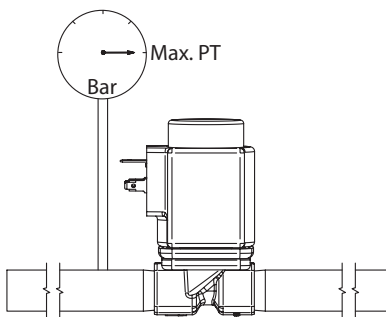

# Solenoid valve

Type EV220B 6 - EV220B 22

032R9273

032R9273

13

DN	MWP	Max. test pressure PT
	[bar]	[bar]
6 - 10	20	50
11.5 - 22	10	16

EN 60730-2-8

Visit [www.products.danfoss.com](http://www.products.danfoss.com) for further technical data