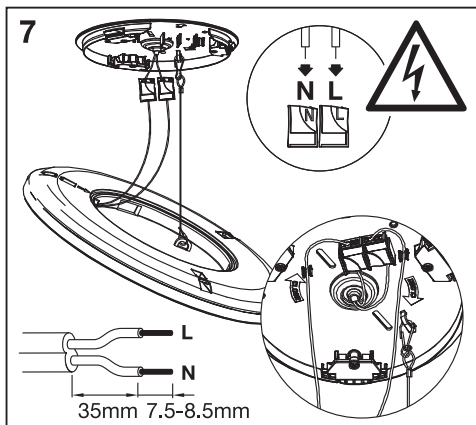

1

ON ON ON ON
OFF OFF OFF OFF

↑ ON
↓ OFF

2

3

4

4.5mm

11

3 click dim setting memory

	EAN	n	LED	QR code	ENERGY * X =
ORBIS ULTRA SLIM BL CLICKDIM 235 WT	4058075752825	1	AC42147		E
ORBIS ULTRA SLIM BL CLICKDIM 235 BK	4058075752863	1			
ORBIS ULTRA SLIM BL CLICKDIM 400 WT	4058075752849	1			
ORBIS ULTRA SLIM BL CLICKDIM 400 BK	4058075752887	1			