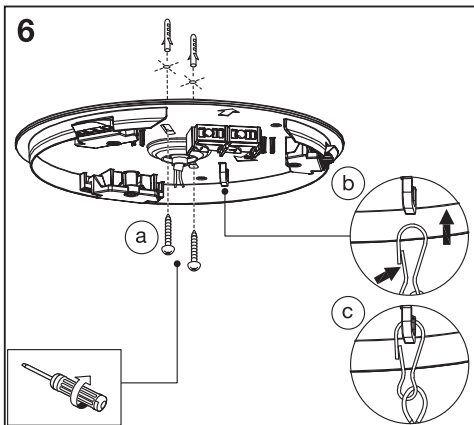

1

ON ON ON ON
OFF OFF OFF OFF

↑ ON
↓ OFF

2

3

4

4.5mm

11

3 click dim setting memory

	EAN	n	LED	QR code	ENERGY * X =
ORBIS ULTRA SLIM BL CLICKDIM 235 WT	4058075752825	1	AC42147		E
ORBIS ULTRA SLIM BL CLICKDIM 235 BK	4058075752863	1			
ORBIS ULTRA SLIM BL CLICKDIM 400 WT	4058075752849	1			
ORBIS ULTRA SLIM BL CLICKDIM 400 BK	4058075752887	1			