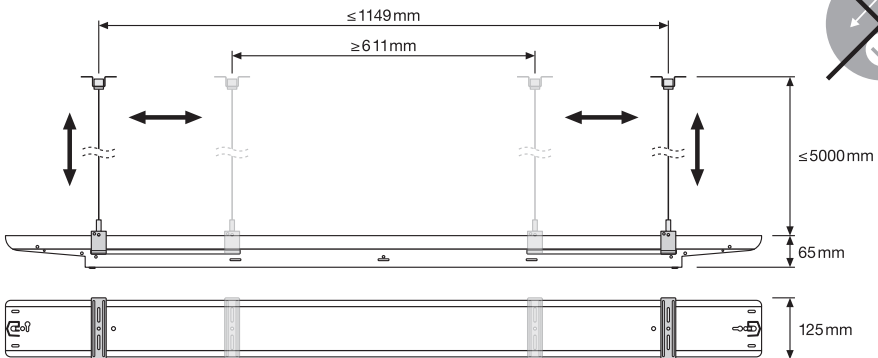

LOWBAY FLEX 1500 P / LOWBAY FLEX 1500 DALI P