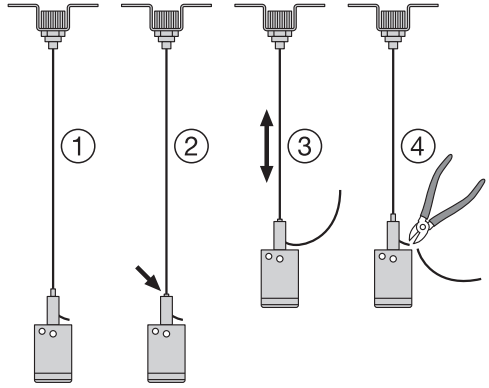

LOWBAY FLEX SUSPENSION KIT
EAN 4058075693722