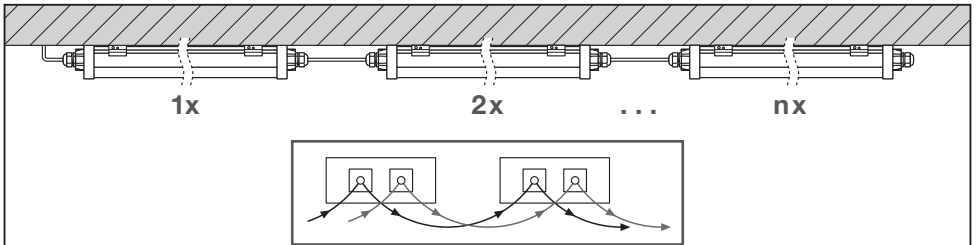

DampProof Compact

n	B10	B16	C10	C16
DP Compact 1200 GR IP65	20	20	20	20
DP Compact 1500 GR IP65	16	16	16	16