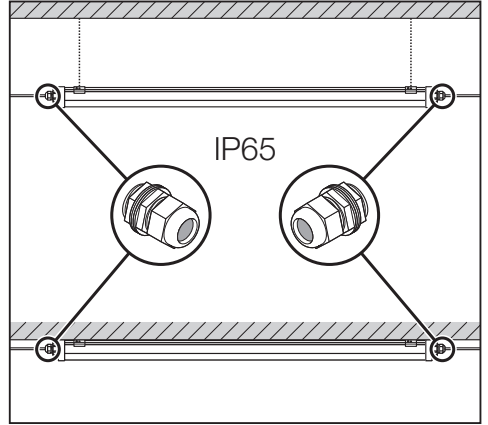

DampProof Compact

n	B10	B16	C10	C16
DP Compact 1200 GR IP65	20	20	20	20
DP Compact 1500 GR IP65	16	16	16	16