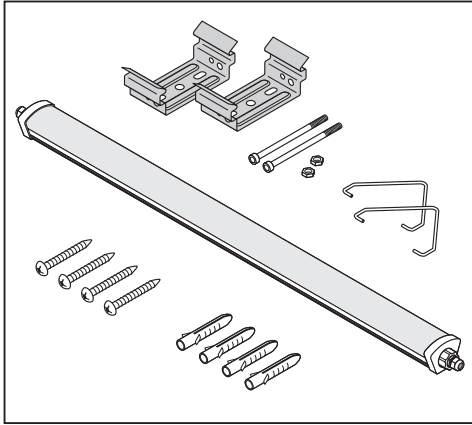

DampProof Compact

n	B10	B16	C10	C16
DP Compact 1200 GR IP65	20	20	20	20
DP Compact 1500 GR IP65	16	16	16	16