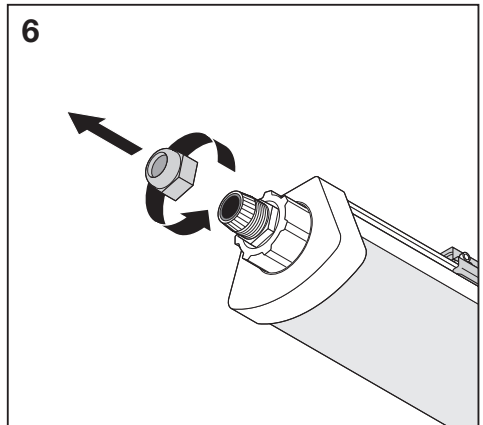

DampProof Compact

[www.luminaire.ledvance.com](http://www.luminaire.ledvance.com)

Downlight

Spot

Linear

Panel

Surface

DampProof  
IP65