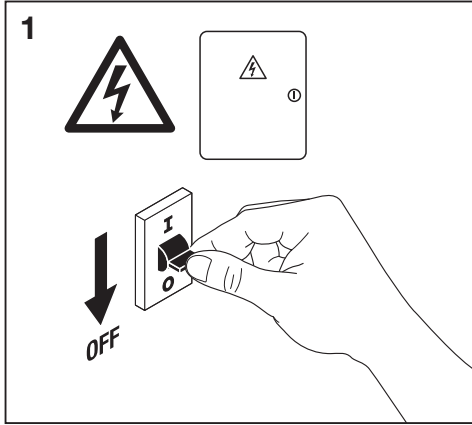

DampProof Compact

[www.luminaire.ledvance.com](http://www.luminaire.ledvance.com)

Downlight

Spot

Linear

Panel

Surface

DampProof  
IP65