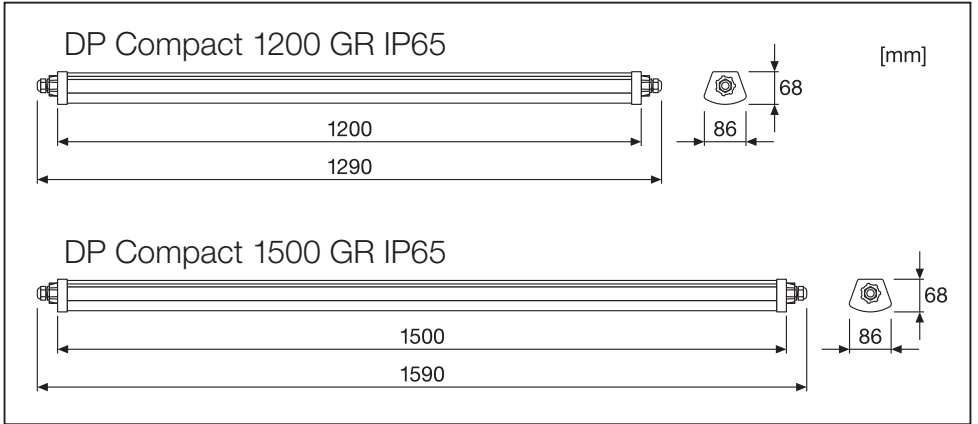

DampProof Compact

n	B10	B16	C10	C16
DP Compact 1200 GR IP65	20	20	20	20
DP Compact 1500 GR IP65	16	16	16	16