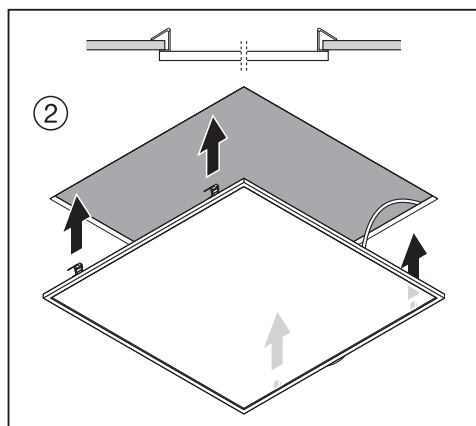

Panel LED Value