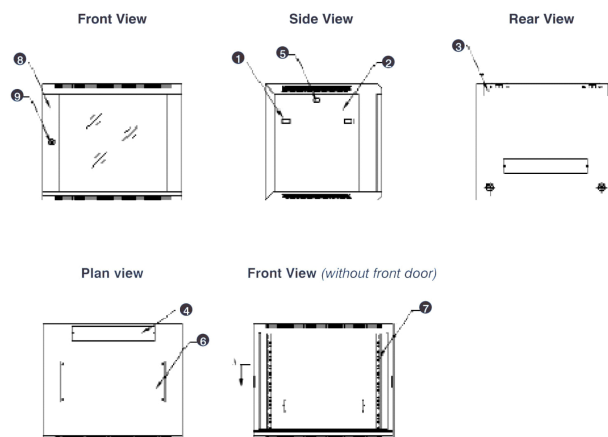

- Lockable, quick release side panels, for maximum access into cabinet

- Cable entry cut out in top and base

- Angled vented roof

- Adjustable 19" mounting profiles

Vue éclatée

- ① Frame
- ② Side panel
- ③ Mounting panel
- ④ Cable entry cover, removeable
- ⑤ Side key lock
- ⑥ Fan cover, removeable
- ⑦ Mounting profile
- ⑧ Front door
- ⑨ Front door key lock
- ⑩ Slam latch lock

- ① Slam latch lock
- ② Side panel
- ③ Mounting panel
- ④ Cable entry cover, removeable
- ⑤ Side key lock
- ⑥ Fan cover, removeable
- ⑦ Mounting profile
- ⑧ Front door
- ⑨ Front door key lock

Dessins de produits