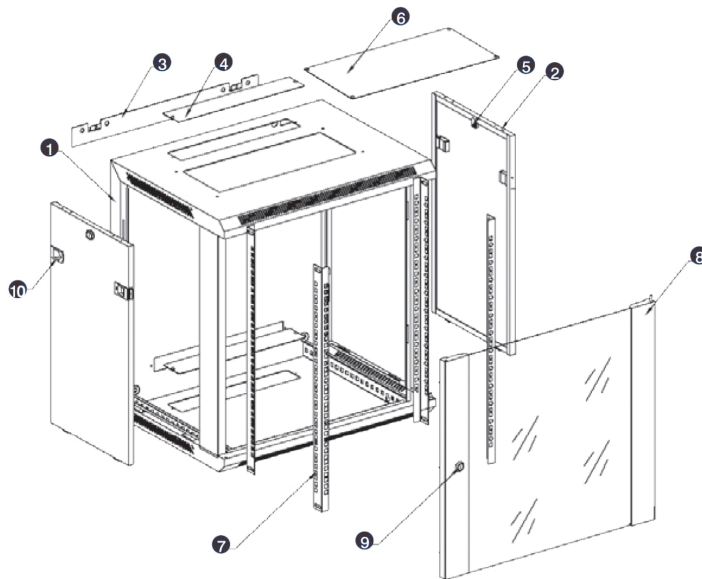

- Lockable, quick release side panels, for maximum access into cabinet

- Cable entry cut out in top and base

- Angled vented roof

- Adjustable 19" mounting profiles

Vue éclatée

- ① Frame
- ② Side panel
- ③ Mounting panel
- ④ Cable entry cover, removeable
- ⑤ Side key lock
- ⑥ Fan cover, removeable
- ⑦ Mounting profile
- ⑧ Front door
- ⑨ Front door key lock
- ⑩ Slam latch lock

- ① Slam latch lock
- ② Side panel
- ③ Mounting panel
- ④ Cable entry cover, removeable
- ⑤ Side key lock
- ⑥ Fan cover, removeable
- ⑦ Mounting profile
- ⑧ Front door
- ⑨ Front door key lock

Dessins de produits