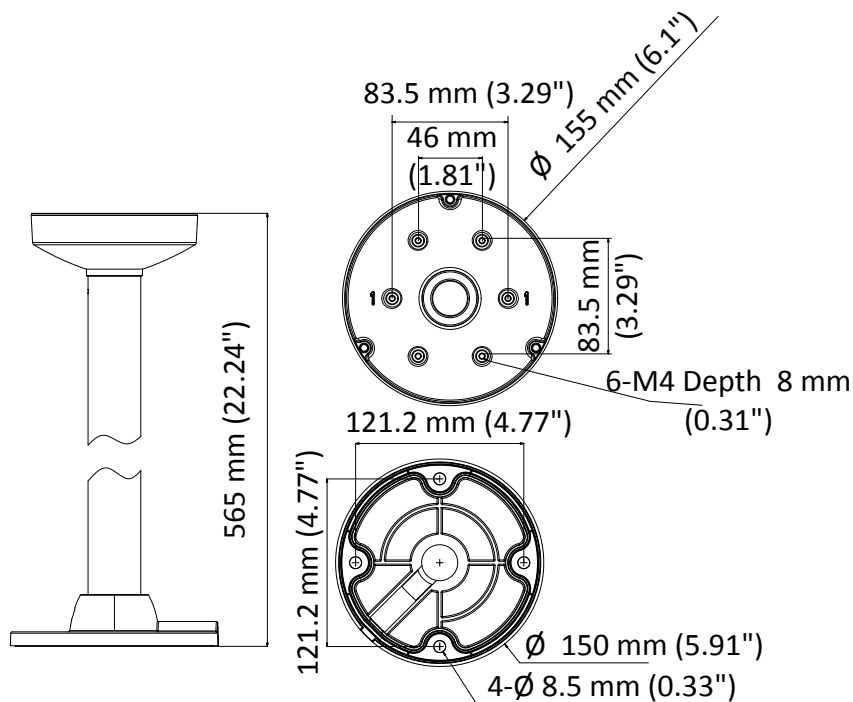

## DS-1471ZJ-155

Pendant Mount for Dome Camera

### Dimension

### Parameter

Model	DS-1471ZJ-155
Parameters	Pendant Mount for Dome Camera
Appearance	Hikvision White
Material	Aluminum Alloy
Dimension	∅ 155 mm × 565 mm (6.1" × 22.24")
Weight	650 g (1.4 lb.)

### Note

- The mount should be installed on the flat surface.
- Waterproof rubber is necessary for the outdoor application.
- The wall must be capable of supporting at least 3 times as much as the total weight of the camera and the mount.
- The mount's maximum load capacity is 3 Kg (6.6 lb.).