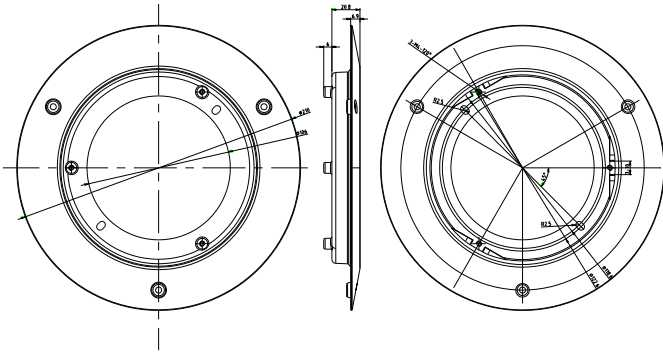

DS-1241ZJ

In-ceiling Mounting Bracket for Dome Camera

Features:

- Aluminum alloy material with surface spray treatment
- Design of cap is for convenient wiring

Dimension:

Order Model:

DS-1241ZJ

Parameter:

Model	DS-1241ZJ
Parameters	In-ceiling Mounting Bracket for Dome Camera
Appearance	Hikvision White
Material	Aluminum Alloy
Dimension	Φ 210×26.8mm
Weight	260g

Notice:

- The bracket should be installed on flat wall
- Waterproof rubber is necessary for outdoor application
- The wall must be capable of supporting over 3 times as much as the total weight of the camera and the mount.
- The maximum load capacity of the bracket is 4.5KG

Model Suitable:

DS-2CC51xxP(N)-VP series
 DS-2CC51xxP(N)-VPIR series
 DS-2CC51xxP(N)-VPIRH series
 DS-2CE555F5P(N)-(A)VPIR3
 DS-2CE56D5T-(A)VPIR3
 DS-2CE56C5T-(A)VPIR3

Note: The actual dome camera may vary from the picture above.