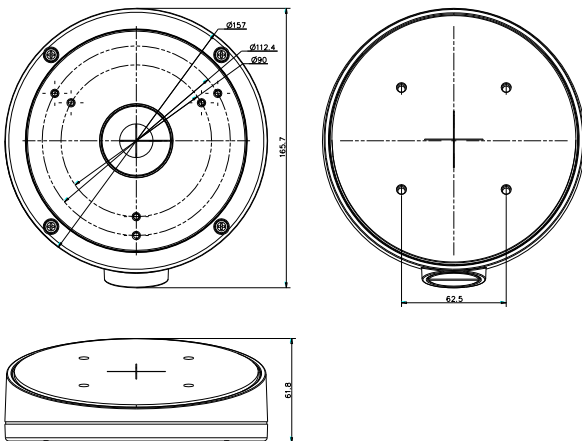

## DS-1281ZJ-M

Inclined Ceiling Mount Bracket for Dome Camera

### Dimension:

### Parameter:

Model	DS-1281ZJ-M
Parameters	Inclined Ceiling Mount Bracket for Dome Camera
Appearance	Hikvision White
Material	Aluminum Alloy
Dimension	Φ 157×165.5×60mm
Weight	586g

**Note:** The actual dome camera may vary from the picture above.