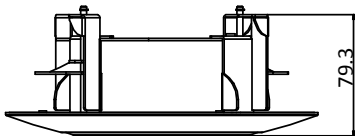

### Features

- Steel and plastic material with surface spray treatment
- Magnetic design facilitates dome camera installation
- In-Ceiling mounting saves installation space

### Dimension

### Parameter

Model	DS-1227ZJ-PT6
Parameters	In-Ceiling Mounting for Dome Camera
Appearance	Hikvision White
Material	Steel and Plastic
Dimension	Φ210 × 79.3 mm
Weight	520 g