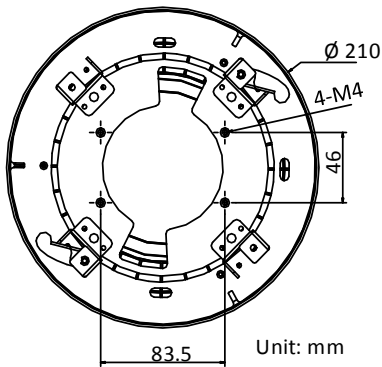

## DS-1227ZJ-PT6

In-Ceiling Mounting Bracket for Dome Camera

### Features

- Steel and plastic material with surface spray treatment
- Magnetic design facilitates dome camera installation
- In-Ceiling mounting saves installation space

### Dimension

### Parameter

Model	DS-1227ZJ-PT6
Parameters	In-Ceiling Mounting for Dome Camera
Appearance	Hikvision White
Material	Steel and Plastic
Dimension	Φ210 × 79.3 mm
Weight	520 g