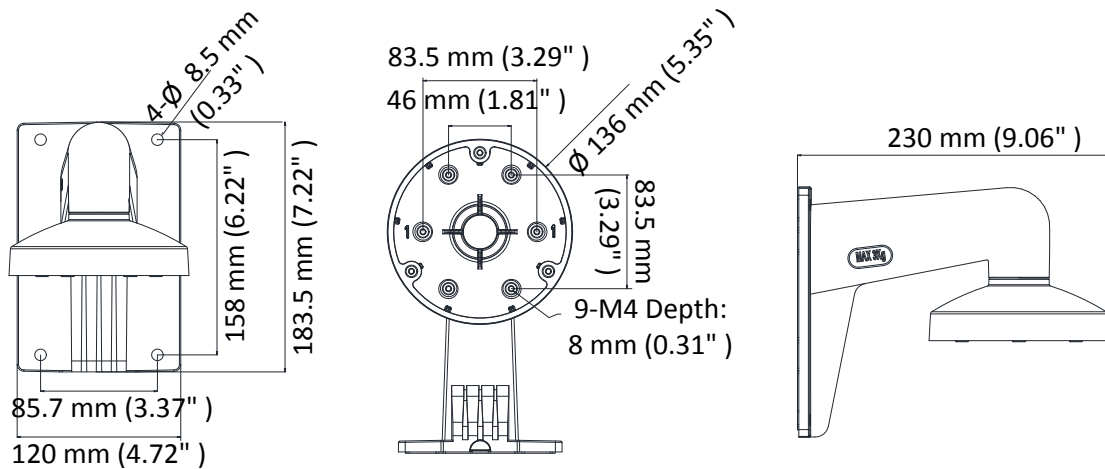

DS-1473ZJ-135

Wall Mount

Feature

- Aluminum alloy with surface spray treatment
- The cable hole design facilitates the cable routing
- The cap design facilitates the installation

Dimension

Available Model

DS-1473ZJ-135

Parameter

Model	DS-1473ZJ-135
Parameters	Wall Mount
Appearance	Hikvision White
Material	Aluminum Alloy
Dimension	Ø 136 mm × 183.5 mm × 230 mm (5.35" × 7.22" × 9.06")
Weight	704 g (1.55 lb.)

Note

- The mount should be installed on the flat wall.
- The waterproof rubber is necessary for the outdoor application.
- The pole must be capable of supporting at least 3 times as much as the total weight of the camera, and the mount.
- The mount's maximum load capacity is 3 kg (6.6 lb.).