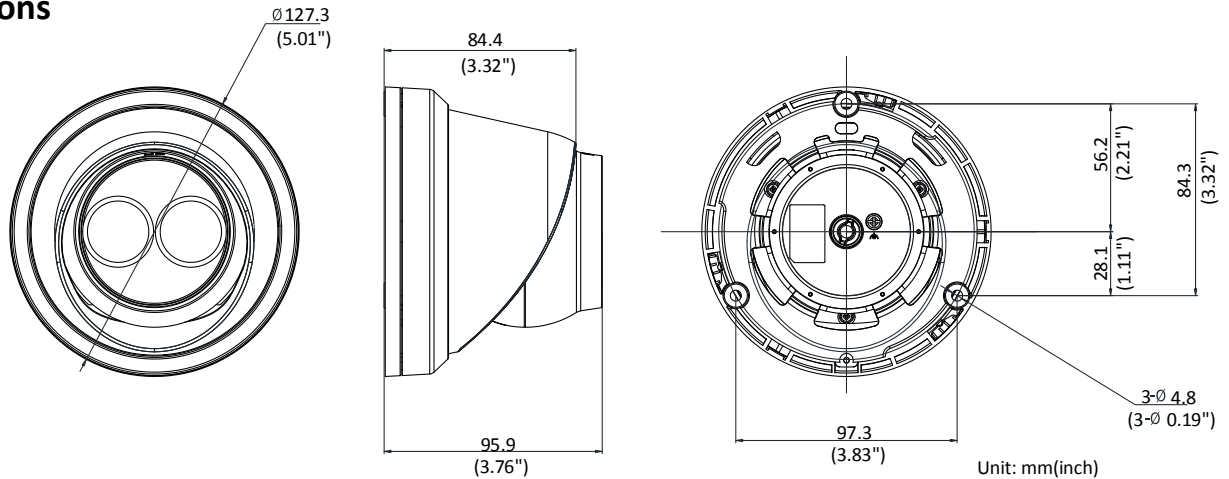

Dimensions

Accessories

Distributed by

HIKVISION®

Headquarters

No.555 Qianmo Road, Binjiang District,
Hangzhou 310051, China
T +86-571-8807-5998
overseasbusiness@hikvision.com

Hikvision USA
T +1-909-895-0400
sales.usa@hikvision.com

Hikvision Australia
T +61-2-8599-4233
salesau@hikvision.com

Hikvision India
T +91-22-28469900
sales@pramahikvision.com

Hikvision Canada
T +1-866-200-6690
sales.canada@hikvision.com

Hikvision Thailand
T +662-275-9949
sales.thailand@hikvision.com

Hikvision Europe
T +31-23-5542770
sales.eu@hikvision.com

Hikvision Italy
T +39-0438-6902
info.it@hikvision.com

Hikvision Brazil
T +55 11 3318-0050
Latam.support@hikvision.com

Hikvision Turkey
T +90 (216)521 7070- 7074
sales.tr@hikvision.com

Hikvision Malaysia
T +601-7652-2413
sales.my@hikvision.com

Hikvision UK & Ireland
T +01628-902140
sales.uk@hikvision.com

Hikvision South Africa
Tel: +27 (10) 0351172
sale.africa@hikvision.com

Hikvision France
T +33(0)1-85-330-450
info.fr@hikvision.com

Hikvision Kazakhstan
T +7-727-9730667
nikia.panfilov@hikvision.ru

Hikvision Vietnam
T +84-974270888
sales.vt@hikvision.com

Hikvision UAE
T +971-4-4432090
salesme@hikvision.com

Hikvision Singapore
T +65-6684-4718
sg@hikvision.com

Hikvision Spain
T +34-91-737-16-55
info.es@hikvision.com

Hikvision Tashkent
T +99-87-1238-9438
uzb@hikvision.ru

Hikvision Hong Kong
T +852-2151-1761
info.hk@hikvision.com

Hikvision Russia
T +7-495-669-67-99
sateru@hikvision.com

Hikvision Korea
T +82-(0)31-731-8817
sales.korea@hikvision.com

Hikvision Poland
T +48-22-460-01-50
info.pl@hikvision.com

Hikvision Indonesia
T +62-21-2933759
Sales.Indonesia@hikvision.com

Hikvision Colombia
sales.colombia@hikvision.com