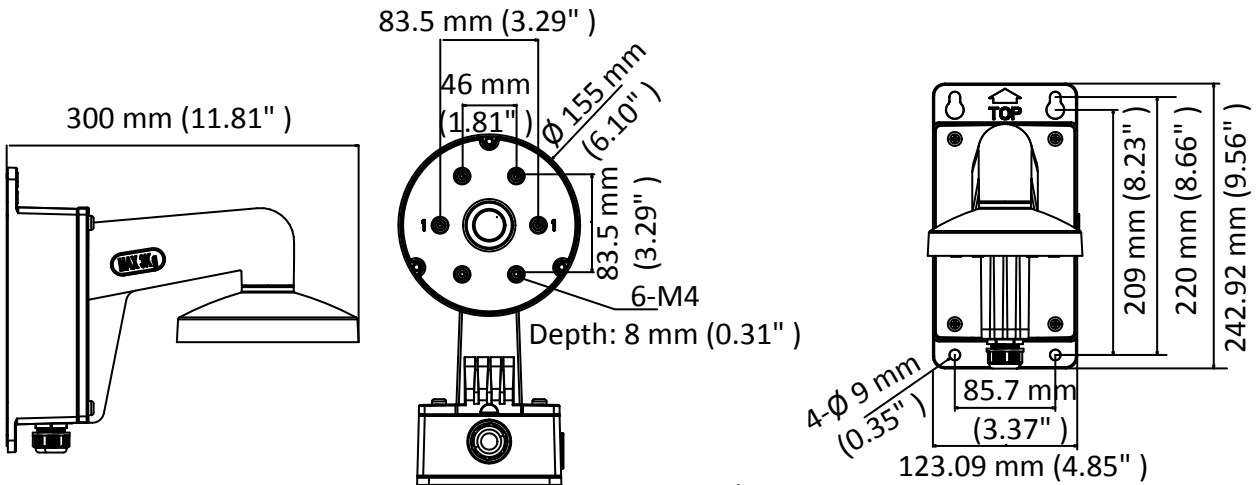

DS-1473ZJ-155B (Black)

Wall Mount

Feature

- Aluminum alloy with surface spray treatment
- The cap facilitates the installation

Dimension

Available Model

DS-1473ZJ-155B (Black)

Parameter

Model	DS-1473ZJ-155B (Black)
Parameters	Wall Mount
Appearance	Hikvision Black
Material	Aluminum Alloy
Dimension	$\Phi 155$ mm \times 243 mm \times 300 mm (6.10" \times 9.56" \times 11.81")
Weight	Approx. 1750 g (3.86 lb.)

Note

- The mount should be installed on the flat surface.
- The waterproof rubber is necessary for the outdoor application.
- The wall must be capable of supporting at least 3 times as much as the total weight of the camera and the mount.
- The mount's maximum load capacity is 3 kg (6.61 lb.).