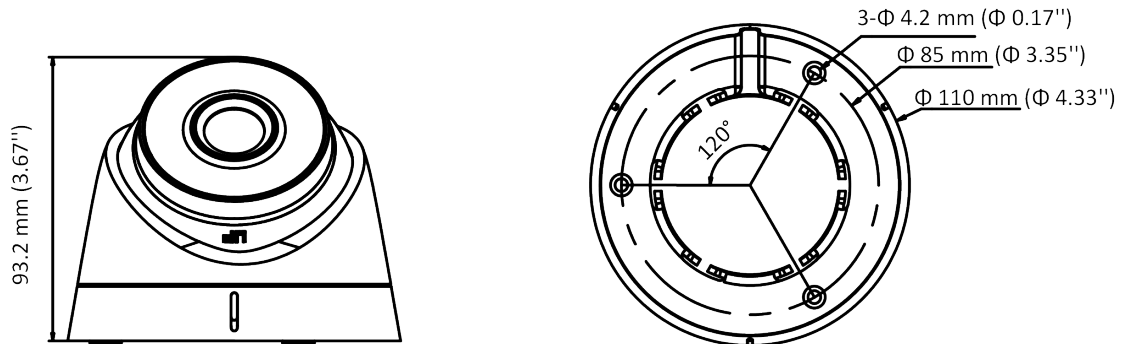

DS-2CE56D0T-IT3F (C) 2 MP Camera

- 2 MP, 1920 × 1080 resolution
- 2.8 mm, 3.6 mm, 6 mm, 8mm, 12 mm fixed focal lens
- 4 in 1 video output (switchable TVI/AHD/CVI/CVBS)
- Smart IR, up to 40 m IR distance
- IP67

Specification

Camera	
Image Sensor	2 MP CMOS
Signal System	PAL/NTSC
Resolution	1920 (H) × 1080 (V)
Frame Rate	TVI: 1080P@30fps, 1080P@25fps CVI: 1080P@30fps, 1080P@25fps AHD: 1080P@30fps, 1080P@25fps CVBS: PAL/NTSC
Min. illumination	0.01 Lux@(F1.2, AGC ON), 0 Lux with IR
Shutter Time	PAL: 1/25 s to 1/50, 000 s NTSC: 1/30 s to 1/50, 000 s
Lens	2.8 mm, 3.6 mm, 6 mm, 8 mm, 12 mm fixed lens
Field of View	2.8 mm, horizontal FOV: 106.4°, vertical FOV: 57.9°, diagonal FOV: 124.6° 3.6 mm, horizontal FOV: 79.6°, vertical FOV: 43.5°, diagonal FOV: 93.7° 6 mm, horizontal FOV: 51.9°, vertical FOV: 30°, diagonal FOV: 58.8° 8 mm, horizontal FOV: 39.9°, vertical FOV: 21.9°, diagonal FOV: 46.5° 12 mm, horizontal FOV: 24.6°, vertical FOV: 13.9°, diagonal FOV: 28.1°
Lens Mount	M12
Day & Night	ICR
WDR (Wide Dynamic Range)	Digital WDR
Angle Adjustment	Pan: 0 to 360°, Tilt: 0 to 75°, Rotation: 0 to 360°
Menu	
Image Mode	STD/HIGH-SAT
AGC	Yes
Day/Night Mode	Auto/Color/BW (Black and White)
White Balance	Auto/Manual
AE (Auto Exposure) Mode	DWDR/BLC/HLC/Global
Noise Reduction	2D DNR
Language	English
Function	Brightness, Sharpness, Smart IR
Interface	
Video Output	Switchable TVI/AHD/CVI/CVBS
General	
Operating Conditions	-40 °C to 60 °C (-40 °F to 140 °F), humidity 90% or less (non-condensing)
Power Supply	12 VDC ± 25%
Power Consumption	Max. 3 W
Protection Level	IP67
Material	Plastic

General	
IR Range	Up to 40 m
Communication	HIKVISION-C
Dimensions	Φ 110 mm × 93.2 mm (Φ 4.33" × 3.67")
Weight	Approx. 211 g (0.47 lb.)

Available Model

DS-2CE56D0T-IT3F (C)

Dimension

Accessory

DS-1272ZJ-110-TRS
Wall Mount