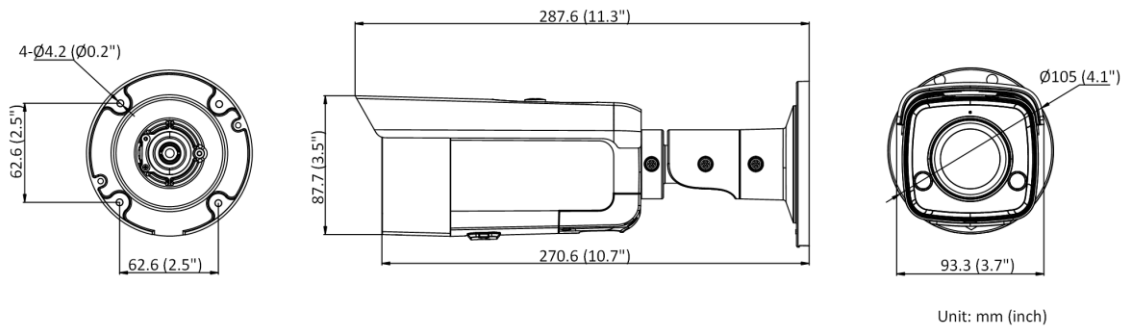

Dimension

Accessory

DS-1280ZJ-S
Junction Box

DS-1275ZJ-S-SUS
Vertical Pole Mount

DS-1276ZJ-SUS
Corner Mount

DS-1260ZJ
Junction Box

Distributed by

HIKVISION®

Headquarters

No.555 Qianmo Road, Binjiang District,
Hangzhou 310051, China
T +86-571-8807-5998
overseasbusiness@hikvision.com

Hikvision USA
T +1-909-895-0400
sales.usa@hikvision.com

Hikvision Australia
T +61-2-8599-4233
salesau@hikvision.com

Hikvision India
T +91-22-28469900
sales@pramahikvision.com

Hikvision Canada
T +1-866-200-6690
sales.canada@hikvision.com

Hikvision Thailand
T +662-275-9949
sales.thailand@hikvision.com

Hikvision Europe
T +31-23-5542770
sales.eu@hikvision.com

Hikvision Italy
T +39-0438-6902
info.it@hikvision.com

Hikvision Brazil
T +55 11 3318-0050
Latam.support@hikvision.com

Hikvision Turkey
T +90 [216]521 7070- 7074
sales.tr@hikvision.com

Hikvision Malaysia
T +601-7652-2413
sales.my@hikvision.com

Hikvision UK & Ireland
T +01628-902140
sales.uk@hikvision.com

Hikvision South Africa
Tel: +27 [10] 0351172
sale.africa@hikvision.com

Hikvision France
T +33[0]1-85-330-450
info.fr@hikvision.com

Hikvision Kazakhstan
T +7-727-9730667
nikia.panfilov@hikvision.ru

Hikvision Vietnam
T +84-974270888
sales.vt@hikvision.com

Hikvision UAE
T +971-4-4432090
salesme@hikvision.com

Hikvision Singapore
T +65-6684-4718
sg@hikvision.com

Hikvision Spain
T +34-91-737-16-55
info.es@hikvision.com

Hikvision Tashkent
T +99-87-1238-9438
uzb@hikvision.ru

Hikvision Hong Kong
T +852-2151-1761
info.hk@hikvision.com

Hikvision Russia
T +7-495-669-67-99
saleru@hikvision.com

Hikvision Korea
T +82-[0]31-731-8817
sales.korea@hikvision.com