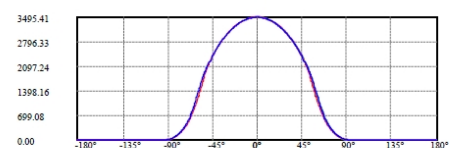

Symmetric Slim Floodlight

Symmetric Slim Floodlight, 75W, IK07, IP65, 9000lm, 120 lm/w, 3CCT 3000K/4000K/6500K, On/off, Black

Model No.:

SGSO Sku: 0017440197

GTIN/EAN: 7630268418229

Suitable for surface mounting:	Yes
Suitable for wall mounting:	Yes
Suitable for pedestal/floor mounting:	Yes
Adjustability:	Swivelling
Lamp type:	LED not exchangeable
Housing material:	Aluminium
Surface protection:	Powder coating
Housing colour:	Grey
Material cover:	Glass matt/satinized
Voltage type:	AC
Nominal voltage:	220 ... 240 V
Type of control gear:	LED operating device current-controlled
No dim function:	Yes
Reflector:	High-gloss
Light sharing:	Symmetric
Reflector colour:	White
Beam angle:	Extreme wide beam >80°
Light outlet:	Direct
Energy efficiency class of the light source according to EU regulation 2019/2015:	D
Rated life time L70/B50 at 25 °C:	100000 h
Degree of protection (IP):	IP65
Impact strength:	IK07
Protection class:	I
Rated ambient temperature according to IEC 62722-2-1:	-20 ... 40 °C
Max. system power:	75 W
Colour of light:	White
Colour temperature:	3000 ... 6500 K
Colour rendering index CRI:	80-89
Rated luminous flux according to IEC 62722-2-1:	9000 lm
Power factor:	0.9
Flickering value Pst LM:	1
Colour of light adjustable:	Positions
Width:	222 mm
Height/depth:	44 mm
Length:	300 mm
Type of wiring:	Ending
Conductor cross section:	1 mm ²
Connection type:	Other
Luminaire efficacy:	120 lm/W
Photobiological safety according to EN 62471:	RG1
Colour consistency (McAdam ellipse):	SDCM5
Unified Glare Ratio (UGR):	31

C120(Max):
 C0/C180:
 C90/C270:
 Field angle(10%Imax):C0/180Left:73.9 Right:70.9
 :C90/270Left:73.5 Right:72.5
 Beam Angle(50%Imax):C0/180Left:55.1 Right:52.1
 :C90/270Left:55.3 Right:54.3