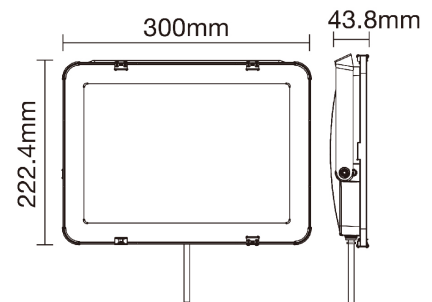

Symmetric Slim Floodlight

Symmetric Slim Floodlight, 75W, IK07, IP65, 9000lm, 120 lm/w, 3CCT 3000K/4000K/6500K, On/off, Black

Model No.:

SGSO Sku: 0017440197

GTIN/EAN: 7630268418229

Suitable for surface mounting:	Yes
Suitable for wall mounting:	Yes
Suitable for pedestal/floor mounting:	Yes
Adjustability:	Swivelling
Lamp type:	LED not exchangeable
Housing material:	Aluminium
Surface protection:	Powder coating
Housing colour:	Grey
Material cover:	Glass matt/satinized
Voltage type:	AC
Nominal voltage:	220 ... 240 V
Type of control gear:	LED operating device current-controlled
No dim function:	Yes
Reflector:	High-gloss
Light sharing:	Symmetric
Reflector colour:	White
Beam angle:	Extreme wide beam >80°
Light outlet:	Direct
Energy efficiency class of the light source according to EU regulation 2019/2015:	D
Rated life time L70/B50 at 25 °C:	100000 h
Degree of protection (IP):	IP65
Impact strength:	IK07
Protection class:	I
Rated ambient temperature according to IEC 62722-2-1:	-20 ... 40 °C
Max. system power:	75 W
Colour of light:	White
Colour temperature:	3000 ... 6500 K
Colour rendering index CRI:	80-89
Rated luminous flux according to IEC 62722-2-1:	9000 lm
Power factor:	0.9
Flickering value Pst LM:	1
Colour of light adjustable:	Positions
Width:	222 mm
Height/depth:	44 mm
Length:	300 mm
Type of wiring:	Ending
Conductor cross section:	1 mm ²
Connection type:	Other
Luminaire efficacy:	120 lm/W
Photobiological safety according to EN 62471:	RG1
Colour consistency (McAdam ellipse):	SDCM5
Unified Glare Ratio (UGR):	31

C120(Max):
 C0/C180:
 C90/C270:
 Field angle(10%Imax):C0/180Left:73.9 Right:70.9
 :C90/270Left:73.5 Right:72.5
 Beam Angle(50%Imax):C0/180Left:55.1 Right:52.1
 :C90/270Left:55.3 Right:54.3