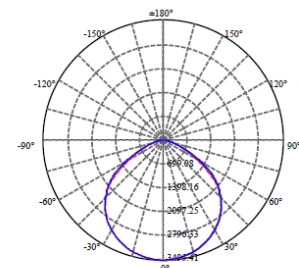

Symmetric Slim Floodlight

Symmetric Slim Floodlight, 75W, IK07, IP65, 9000lm, 120 lm/w, 3CCT 3000K/4000K/6500K, On/off, Black

Model No.:

SGSO Sku: 0017440197

GTIN/EAN: 7630268418229

Suitable for surface mounting:	Yes
Suitable for wall mounting:	Yes
Suitable for pedestal/floor mounting:	Yes
Adjustability:	Swivelling
Lamp type:	LED not exchangeable
Housing material:	Aluminium
Surface protection:	Powder coating
Housing colour:	Grey
Material cover:	Glass matt/satinized
Voltage type:	AC
Nominal voltage:	220 ... 240 V
Type of control gear:	LED operating device current-controlled
No dim function:	Yes
Reflector:	High-gloss
Light sharing:	Symmetric
Reflector colour:	White
Beam angle:	Extreme wide beam >80°
Light outlet:	Direct
Energy efficiency class of the light source according to EU regulation 2019/2015:	D
Rated life time L70/B50 at 25 °C:	100000 h
Degree of protection (IP):	IP65
Impact strength:	IK07
Protection class:	I
Rated ambient temperature according to IEC 62722-2-1:	-20 ... 40 °C
Max. system power:	75 W
Colour of light:	White
Colour temperature:	3000 ... 6500 K
Colour rendering index CRI:	80-89
Rated luminous flux according to IEC 62722-2-1:	9000 lm
Power factor:	0.9
Flickering value Pst LM:	1
Colour of light adjustable:	Positions
Width:	222 mm
Height/depth:	44 mm
Length:	300 mm
Type of wiring:	Ending
Conductor cross section:	1 mm ²
Connection type:	Other
Luminaire efficacy:	120 lm/W
Photobiological safety according to EN 62471:	RG1
Colour consistency (McAdam ellipse):	SDCM5
Unified Glare Ratio (UGR):	31

C120(Max):
 C0/C180:
 C90/C270:
 Field angle(10%Imax):C0/180Left:73.9 Right:70.9
 :C90/270Left:73.5 Right:72.5
 Beam Angle(50%Imax):C0/180Left:55.1 Right:52.1
 :C90/270Left:55.3 Right:54.3