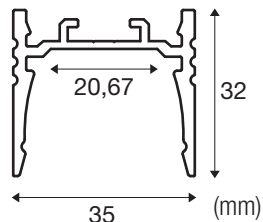

# LED-PROFILE

Art.-No. 1000508 ...09 ...10 ...11 ...12 ...13 ...14 ...15 ...16

1000514  
SLV GmbH

1000515  
SLV GmbH

1000516  
SLV GmbH

21-23  
- Palenberg / Germany  
Made in China

SLV GmbH  
Daimlerstrasse 21-23  
52531 Übach - Palenberg / Germany  
slv.com  
Made in China