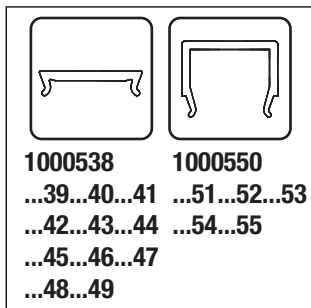

# LED-PROFILE

Art.-No. 1000508 ...09 ...10 ...11 ...12 ...13 ...14 ...15 ...16

1000514  
SLV GmbH

1000515  
SLV GmbH

1000516  
SLV GmbH

21-23  
- Palenberg / Germany  
Made in China

SLV GmbH  
Daimlerstrasse 21-23  
52531 Übach - Palenberg / Germany  
slv.com  
Made in China