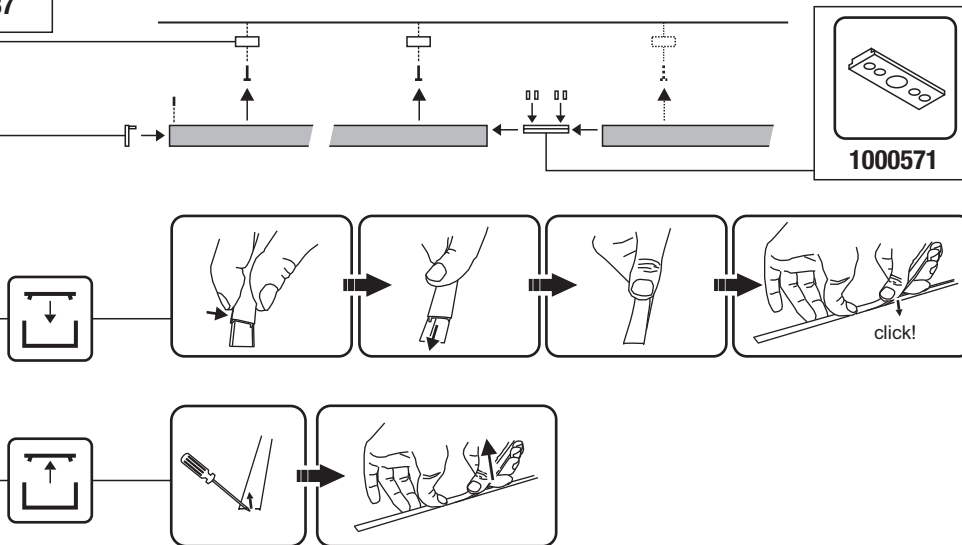

# LED-PROFILE

Art.-No. 1000508 ...09 ...10 ...11 ...12 ...13 ...14 ...15 ...16

1000514  
SLV GmbH

1000515  
SLV GmbH

1000516  
SLV GmbH

21-23  
- Palenberg / Germany  
Made in China

SLV GmbH  
Daimlerstrasse 21-23  
52531 Übach - Palenberg / Germany  
slv.com  
Made in China

1m white

21-23  
- Palenberg / Germany  
Made in China

1000512

SLV GmbH  
Daimlerstrasse 21-23  
52531 Übach - Palenberg / Germany  
slv.com  
Made in China

1m black

21-23

1000513

SLV GmbH  
Daimlerstrasse 21-23