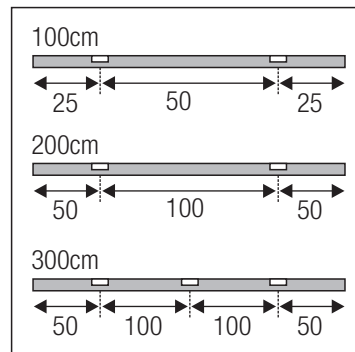

# LED-PROFILE

Art.-No. 1000508 ...09 ...10 ...11 ...12 ...13 ...14 ...15 ...16

1000514  
SLV GmbH

1000515  
SLV GmbH

1000516  
SLV GmbH

21-23  
- Palenberg / Germany  
Made in China

SLV GmbH  
Daimlerstrasse 21-23  
52531 Übach - Palenberg / Germany  
slv.com  
Made in China