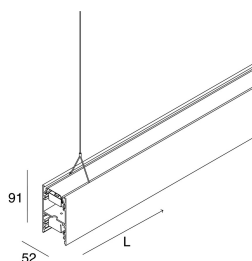

LUCKY EVO B

100267.02 + 100251.99

novalux
ITALIAN LIGHTING DESIGN SINCE 1948

Features

Use: Indoor
Type of installation: SUSPENDED
Emission: DIRECT/INDIRECT
Optics: OPAL
Colour: BLACK
Dimming: ON/OFF
Emergency: NO
L: 1687mm
A: 52mm
H: 91mm
Made in: ITALY
Warranty: 5 years
Weight: 5.0kg