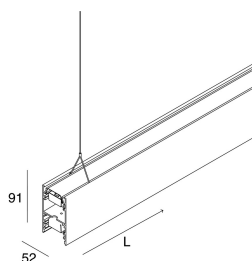

LUCKY EVO B

100270.01 + 100251.99

novalux
ITALIAN LIGHTING DESIGN SINCE 1948

Features

Use: Indoor
Type of installation: SUSPENDED
Emission: DIRECT/INDIRECT
Optics: OPAL
Colour: WHITE
Dimming: DALI
Emergency: NO
L: 1687mm
A: 52mm
H: 91mm
Made in: ITALY
Warranty: 5 years
Weight: 5kg