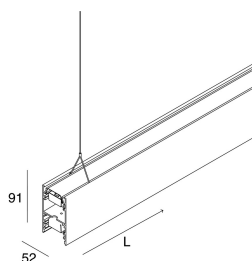

## Features

Use: Indoor  
Type of installation: SUSPENDED  
Emission: DIRECT/INDIRECT  
Optics: OPAL  
Colour: WHITE  
Dimming: ON/OFF  
Emergency: Autonomy 1h/Recharge time 12h  
L: 1687mm  
A: 52mm  
H: 91mm  
Made in: ITALY  
Warranty: 5 years except battery  
Weight: 6.8kg