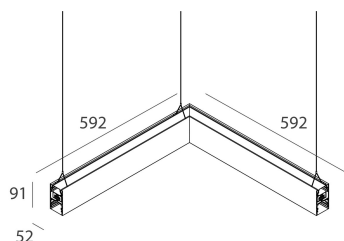

## Features

Use: Indoor  
Type of installation: SUSPENDED  
Emission: DIRECT/INDIRECT  
Optics: OPAL  
Colour: WHITE  
Dimming: ON/OFF  
Emergency: NO  
L: 592x592mm  
A: 52mm  
H: 91mm  
Made in: ITALY  
Warranty: 5 years  
Weight: 4.5kg