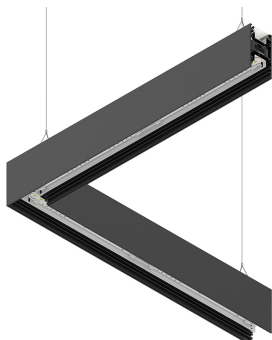

LUCKY EVO B

100277.02 + 100252.99

novalux
ITALIAN LIGHTING DESIGN SINCE 1948

Features

Use: Indoor
Type of installation: SUSPENDED
Emission: DIRECT/INDIRECT
Optics: OPAL
Colour: BLACK
Dimming: PUSH
Emergency: NO
L: 592x592mm
A: 52mm
H: 91mm
Made in: ITALY
Warranty: 5 years
Weight: 3.5kg