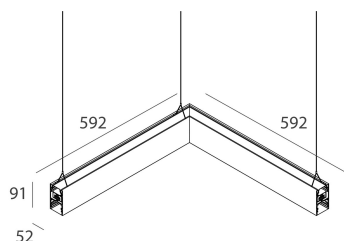

LUCKY EVO B

100277.02 + 100252.99

novalux
ITALIAN LIGHTING DESIGN SINCE 1948

Features

Use: Indoor
Type of installation: SUSPENDED
Emission: DIRECT/INDIRECT
Optics: OPAL
Colour: BLACK
Dimming: PUSH
Emergency: NO
L: 592x592mm
A: 52mm
H: 91mm
Made in: ITALY
Warranty: 5 years
Weight: 3.5kg