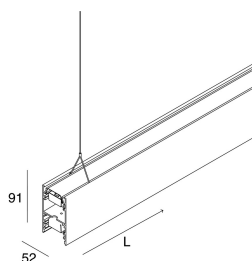

LUCKY EVO B

100281.01 + 100249.99

novalux
ITALIAN LIGHTING DESIGN SINCE 1948

Features

Use: Indoor
Type of installation: SUSPENDED
Emission: DIRECT/INDIRECT
Optics: OPAL
Colour: WHITE
Dimming: DALI
Emergency: NO
L: 1125mm
A: 52mm
H: 91mm
Made in: ITALY
Warranty: 5 years
Weight: 4.217kg